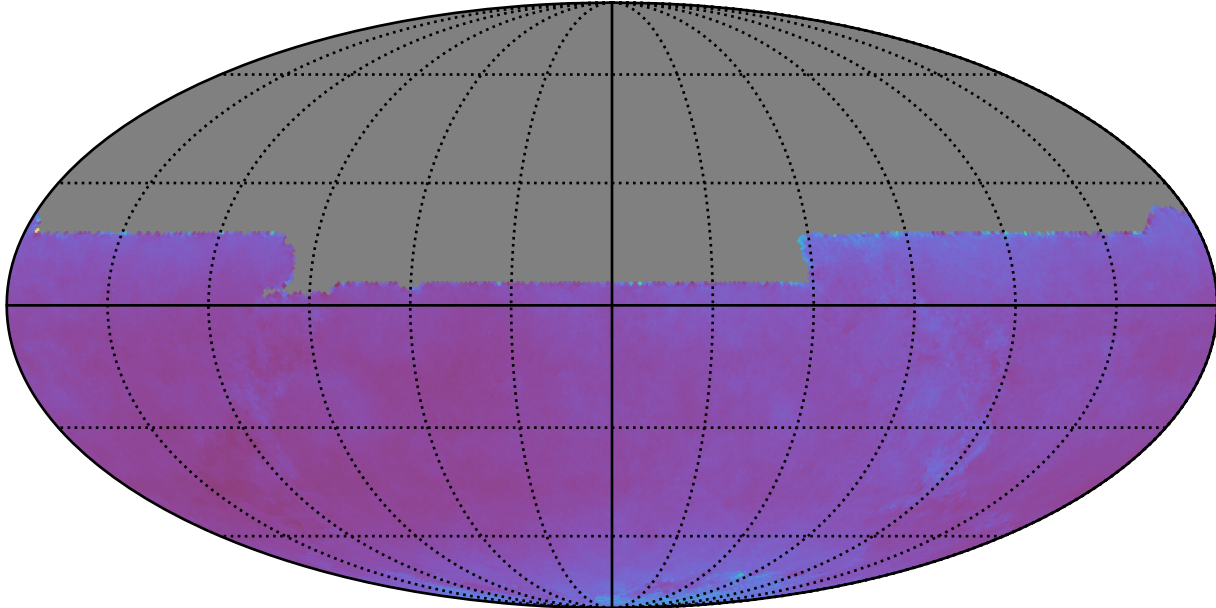

ddf_acor_sf15_lsf30_lsr10_v3.4_10yrs night<3652 and y: SNR-weighted FWHMeff y, year<10

SNR-weighted FWHMeff y, year<10
(mag arcsec)