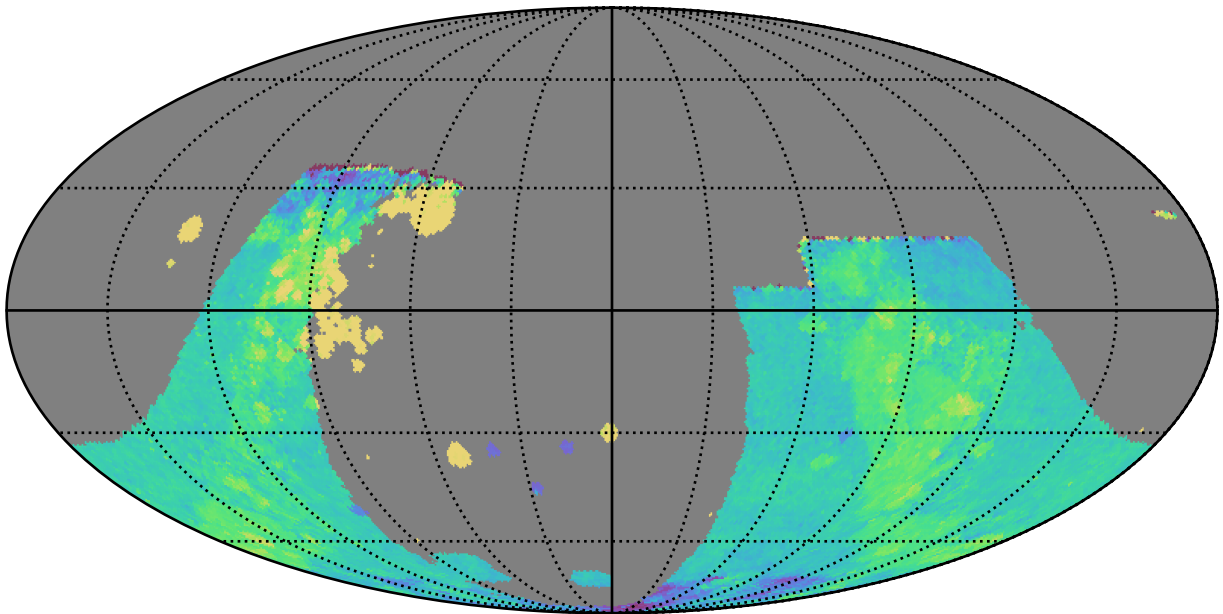

ddf_acor_sf15_lsf30_lsr10_v3.4_10yrs : GalplaneTimePerFilter_combined_map_r

GalplaneTimePerFilter_combined_map_r
(filter mag MJD s)