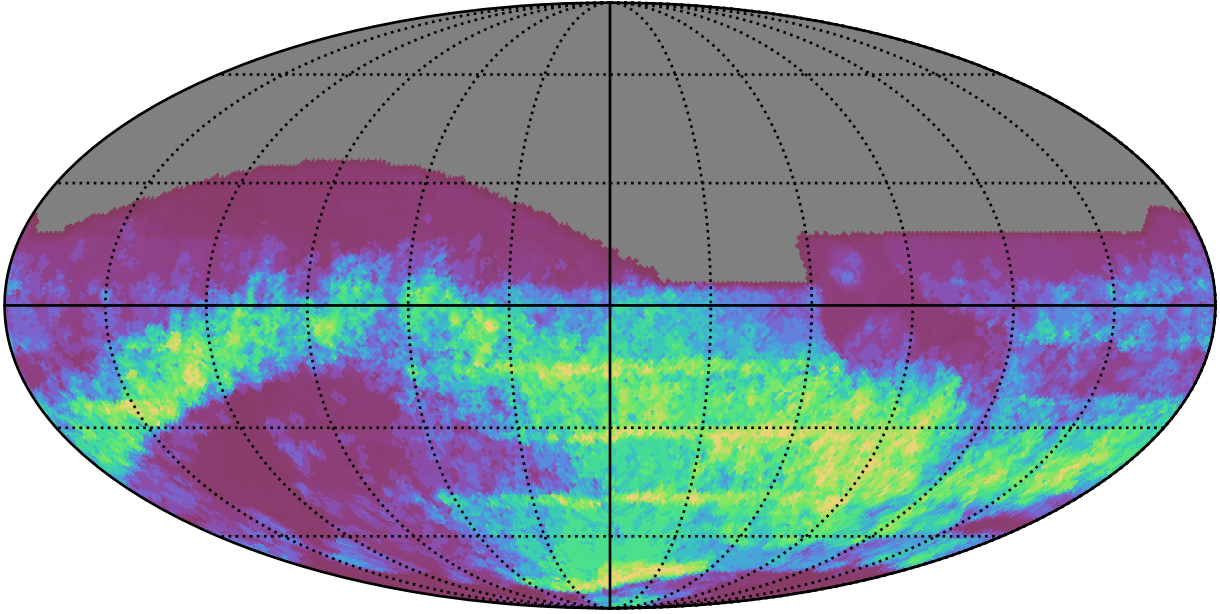

ddf_acor_sf15_lsf30_lsr10_v3.4_10yrs : GalPlaneSeasonGapsTimescales_xray_binaries_map_Tau_55_0

0.0 0.1 0.2 0.3 0.4 0.5 0.6 0.7 0.8 0.9 1.0
GalPlaneSeasonGapsTimescales_xray_binaries_map_Tau_55_0
(MJD mag)