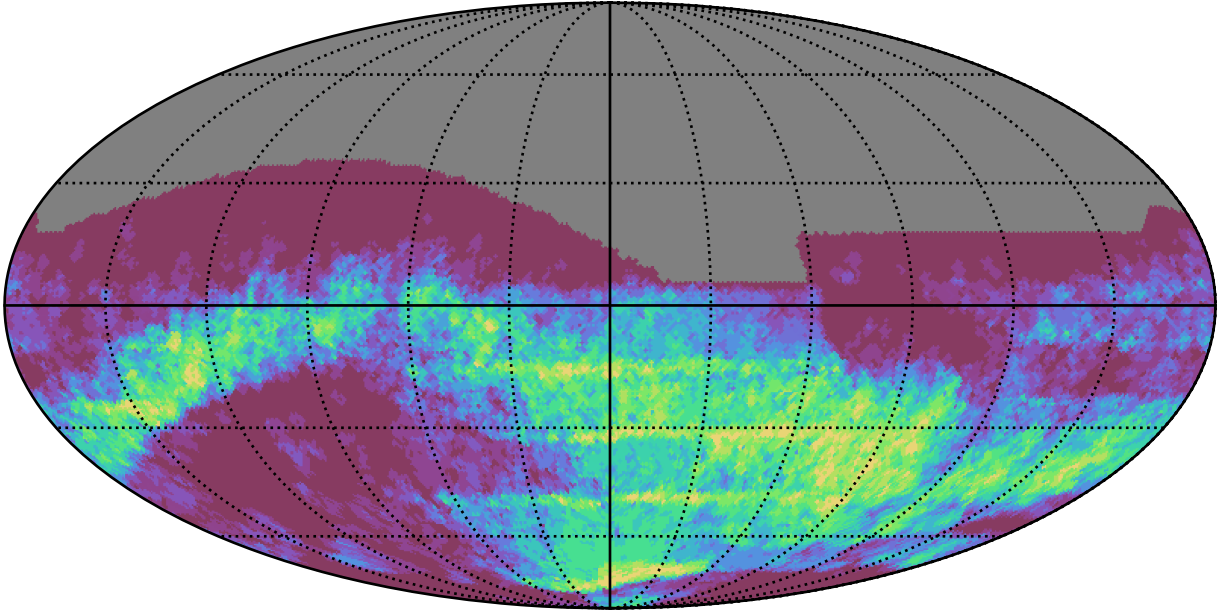

ddf_acor_sf15_lsf30_lsr10_v3.4_10yrs : GalPlaneSeasonGapsTimescales_xray_binaries_map_Tau_25_0

0.0 0.1 0.2 0.3 0.4 0.5 0.6 0.7 0.8 0.9 1.0
GalPlaneSeasonGapsTimescales_xray_binaries_map_Tau_25_0
(MJD mag)