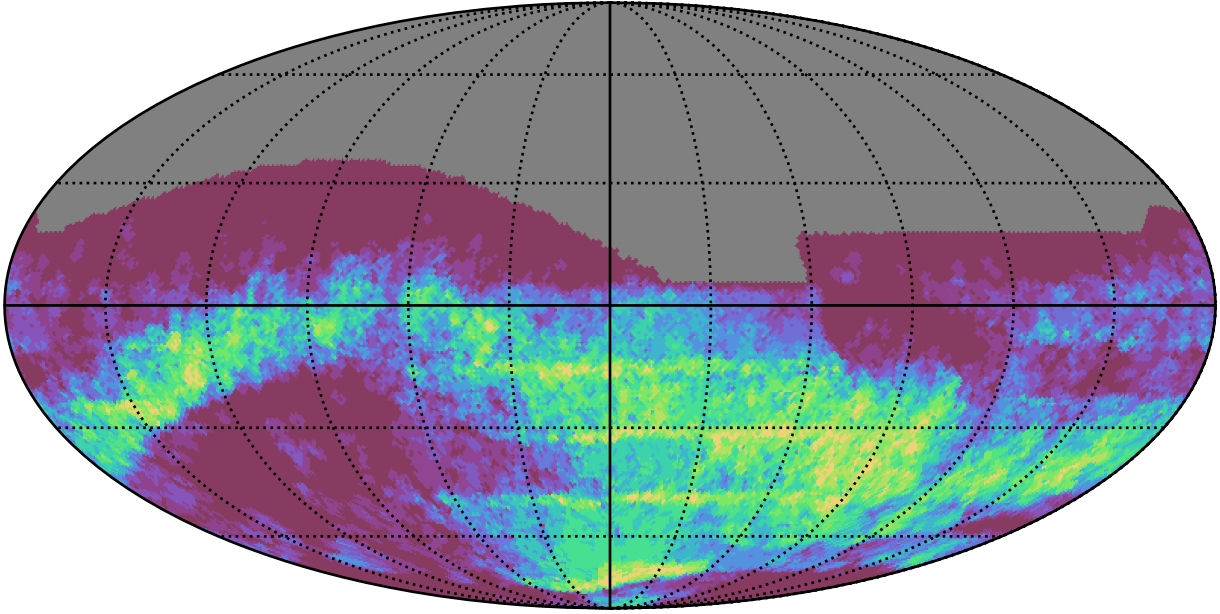

ddf_acor_sf15_lsf30_lsr10_v3.4_10yrs : GalPlaneSeasonGapsTimescales_xray_binaries_map_Tau_10_0

0.0 0.1 0.2 0.3 0.4 0.5 0.6 0.7 0.8 0.9 1.0
GalPlaneSeasonGapsTimescales_xray_binaries_map_Tau_10_0
(MJD mag)