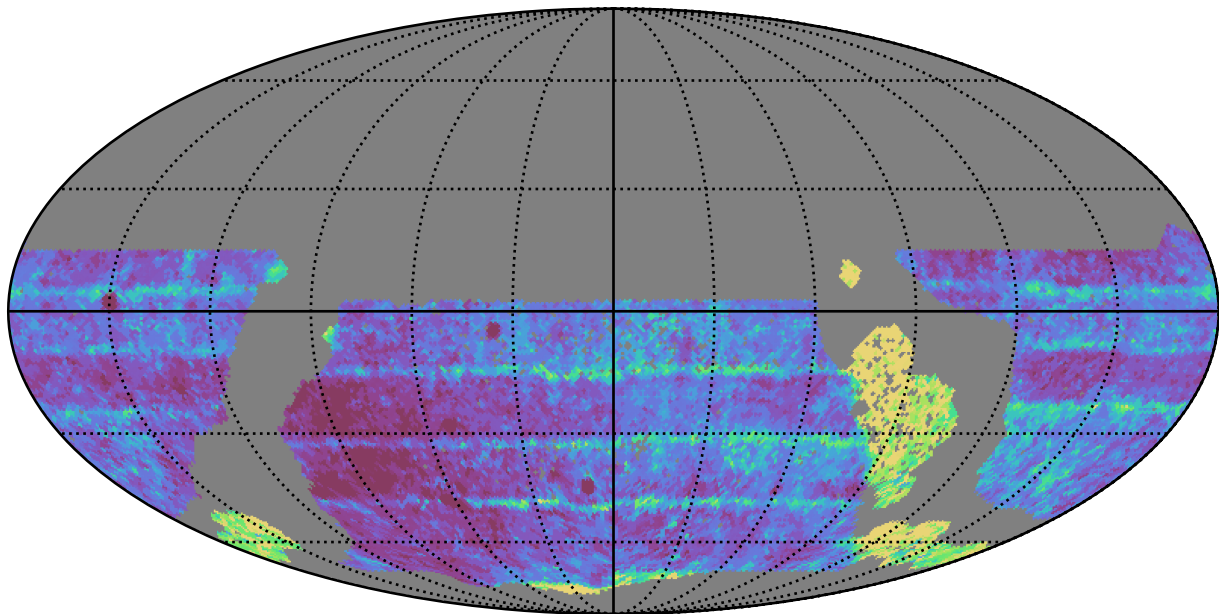

ddf_acor_sf15_lsf30_lsr10_v3.4_10yrs WFD z band: Median Inter-Night Gap

Median Inter-Night Gap (days)