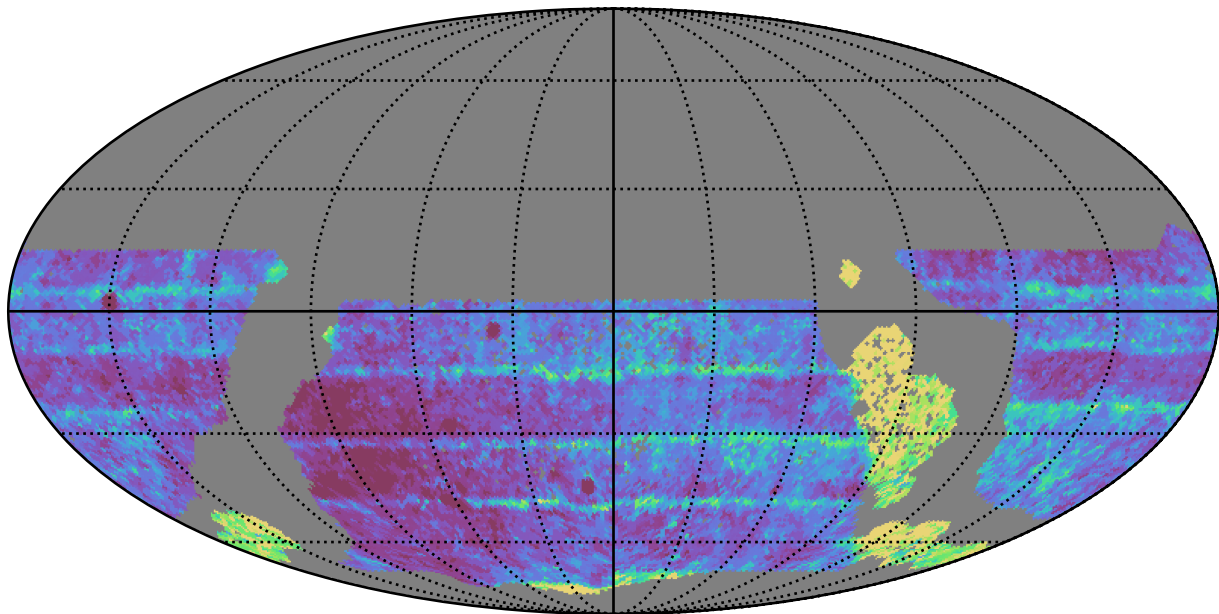

ddf\_acor\_sf15\_lsf30\_lsr10\_v3.4\_10yrs WFD z band: Median Inter-Night Gap

Median Inter-Night Gap (days)