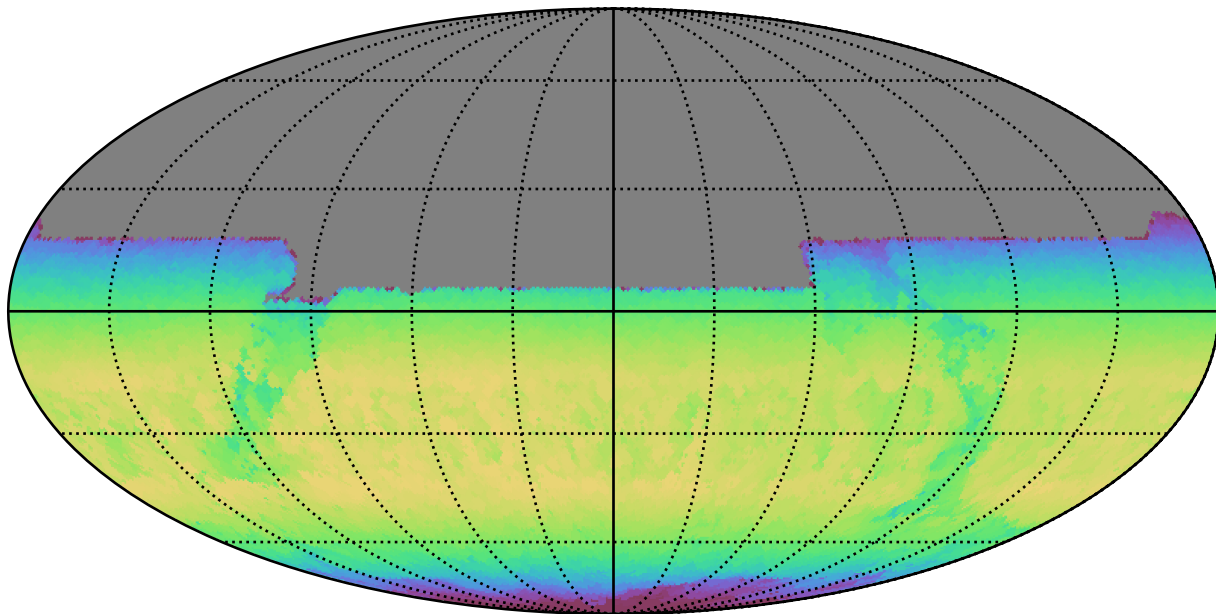

ddf_acor_sf15_lsf30_lsr10_v3.4_10yrs All sky y band: Max skyBrightness

18.10 18.15 18.20 18.25 18.30 18.35 18.40 18.45 18.50 18.55 **18.60**
Max skyBrightness (mag/sq arcsec)