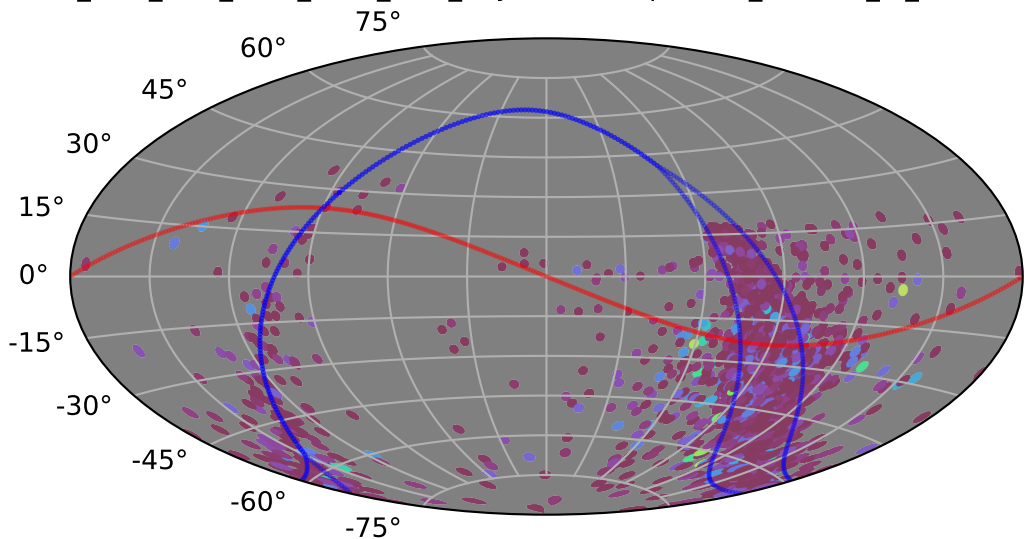

ddf\_acor\_sf15\_lsf20\_lsr50\_v3.4\_10yrs : XRBPopMetric\_number\_of\_detections

XRBPopMetric\_number\_of\_detections  
(Detected, 0 or  $\bar{1}$ )