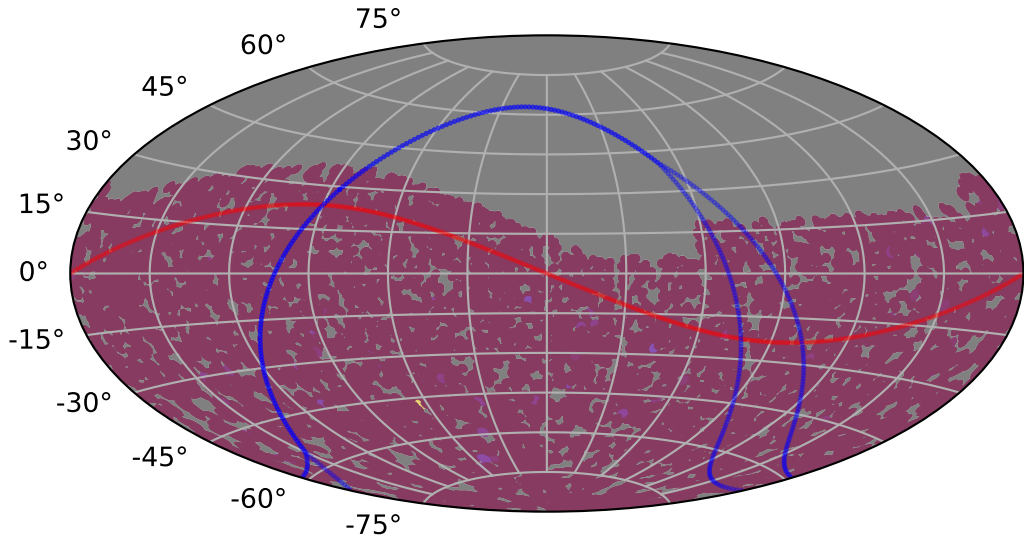

ddf_acor_sf15_lsf20_lsr50_v3.4_10yrs : TDE_Quality_some_color_pu_pnum

TDE_Quality_some_color_pu_pnum
(Bad: 0, Good (obs every 2 night): 1)