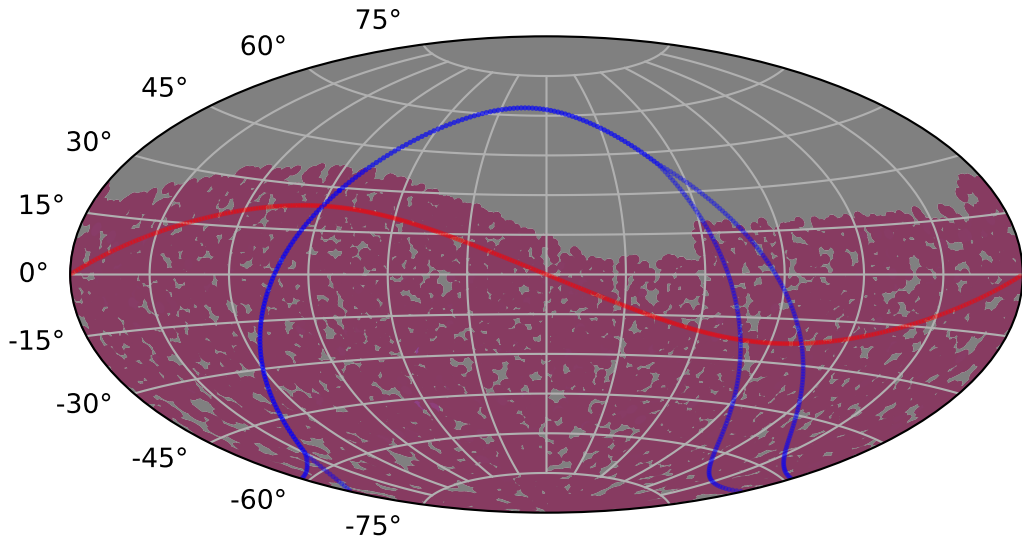

ddf_acor_sf15_lsf20_lsr50_v3.4_10yrs : TDE_Quality_some_color_pnum

TDE_Quality_some_color_pnum
(Bad: 0, Good (obs every 2 night): 1)