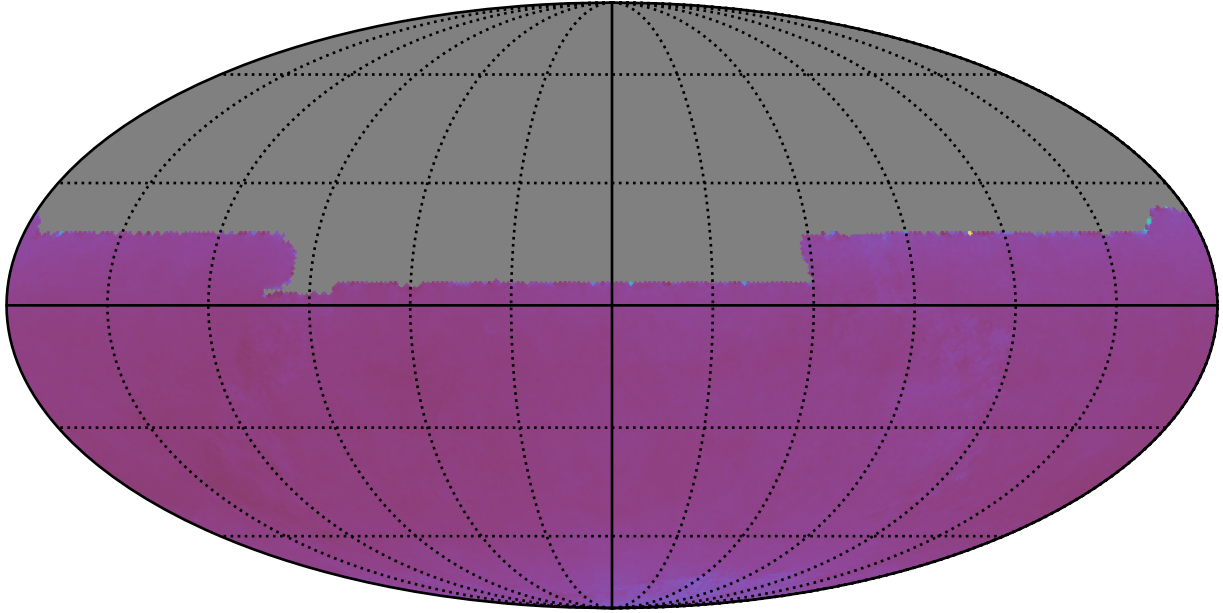

ddf_acor_sf15_lsf20_lsr50_v3.4_10yrs night<3287 and y: SNR-weighted FWHMeff y, year<9

SNR-weighted FWHMeff y, year<9
(mag arcsec)