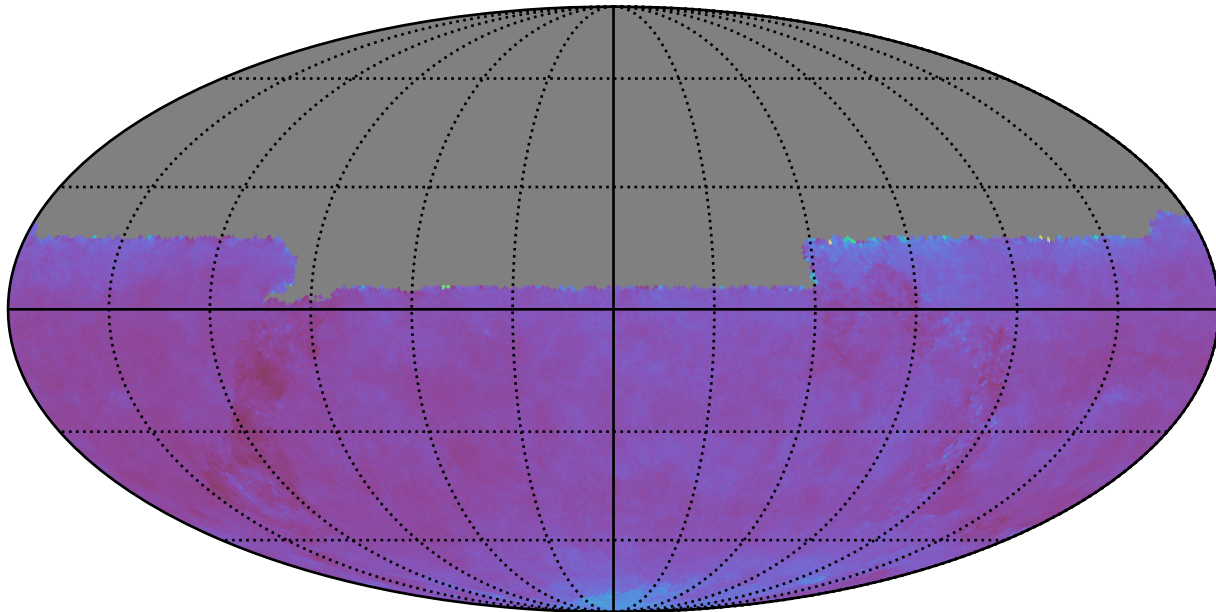

ddf_acor_sf15_lsf20_lsr50_v3.4_10yrs night<2556 and u: SNR-weighted FWHMeff u, year<7

SNR-weighted FWHMeff u, year<7
(mag arcsec)