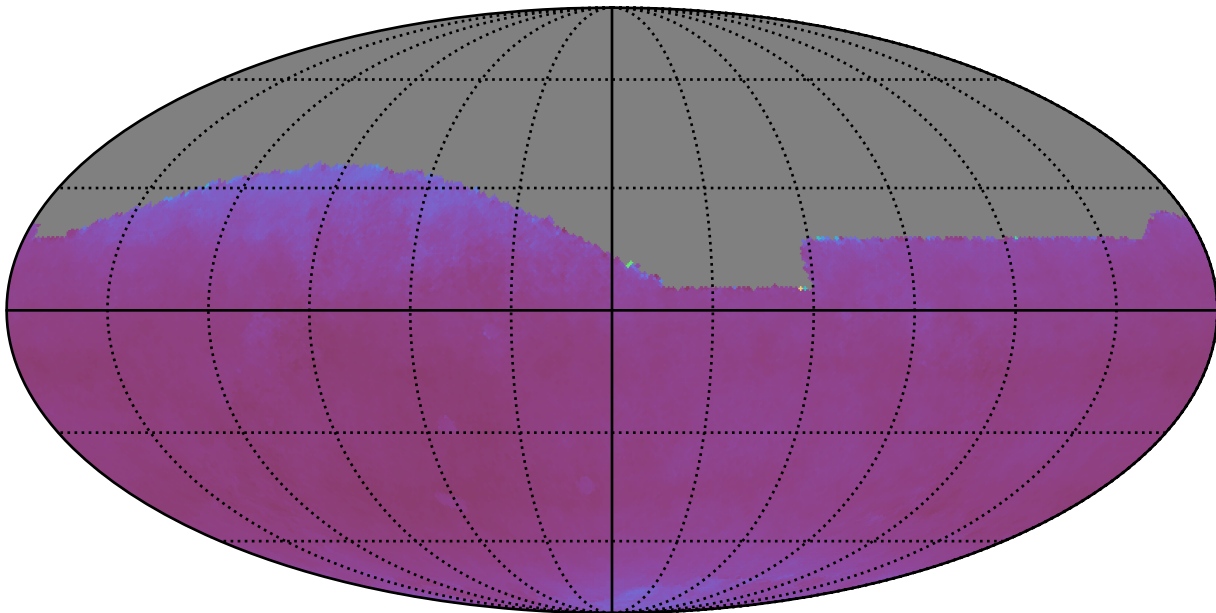

ddf_acor_sf15_lsf20_lsr50_v3.4_10yrs night<1826 and i: SNR-weighted FWHMeff i, year<5

SNR-weighted FWHMeff i, year<5
(mag arcsec)