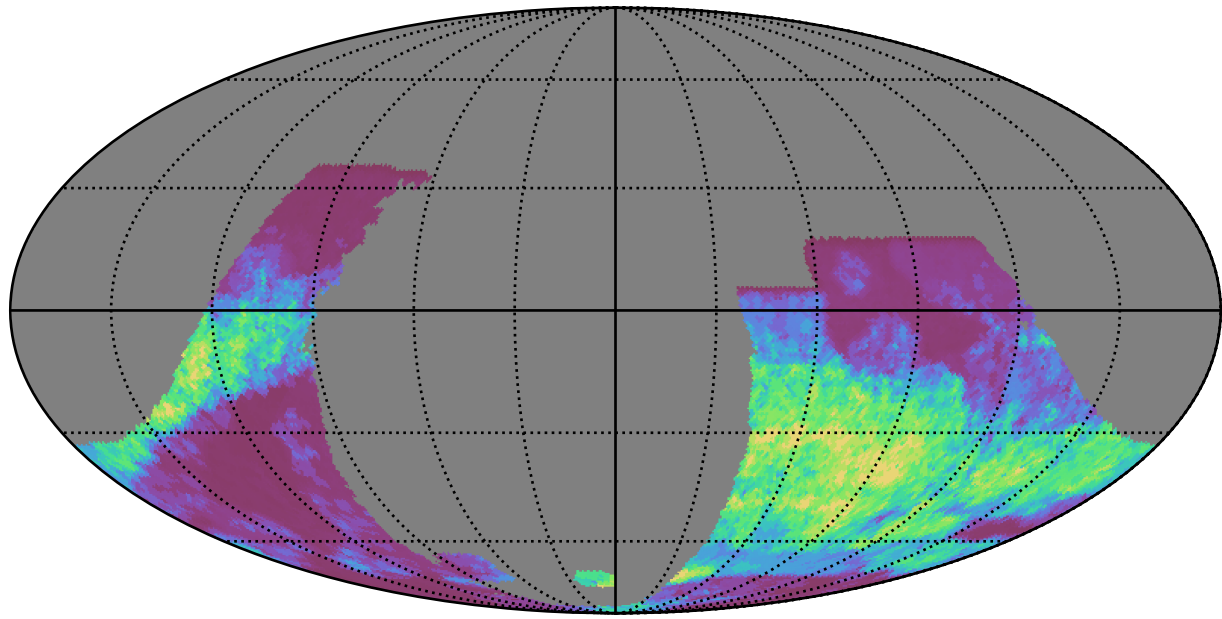

ddf\_acor\_sf15\_lsf20\_lsr50\_v3.4\_10yrs : GalPlaneSeasonGapsTimescales\_galactic\_plane\_map\_Tau\_55\_0

GalPlaneSeasonGapsTimescales\_galactic\_plane\_map\_Tau\_55\_0  
(MJD mag)