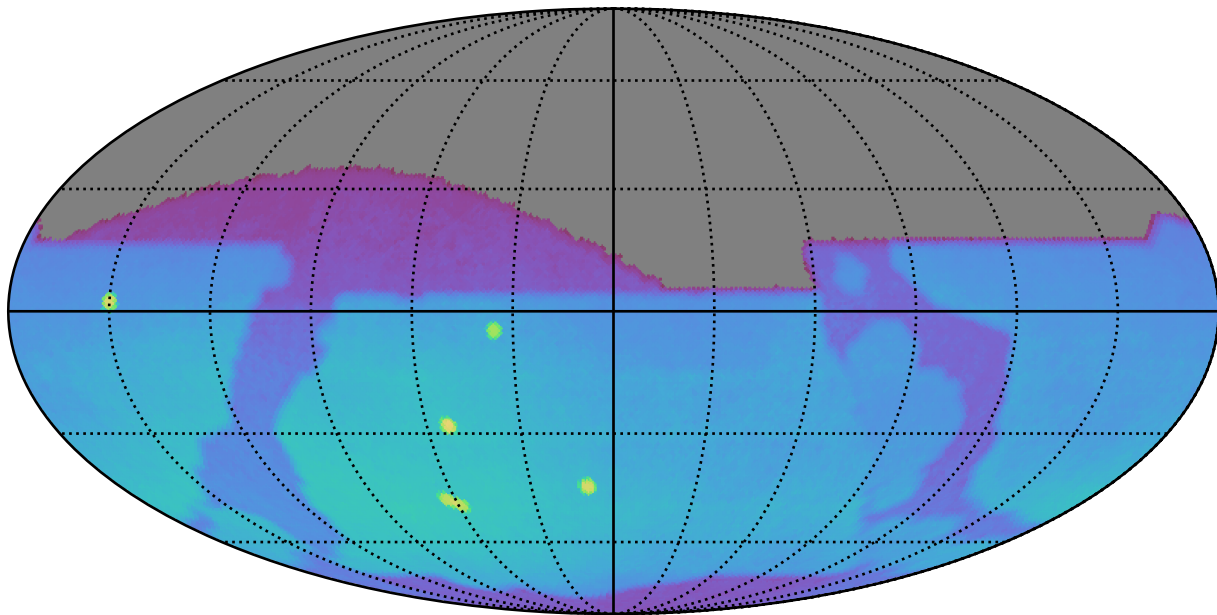

ddf_acor_sf15_lsf20_lsr50_v3.4_10yrs : Brown Dwarf, L7

Brown Dwarf, L7 (pc)