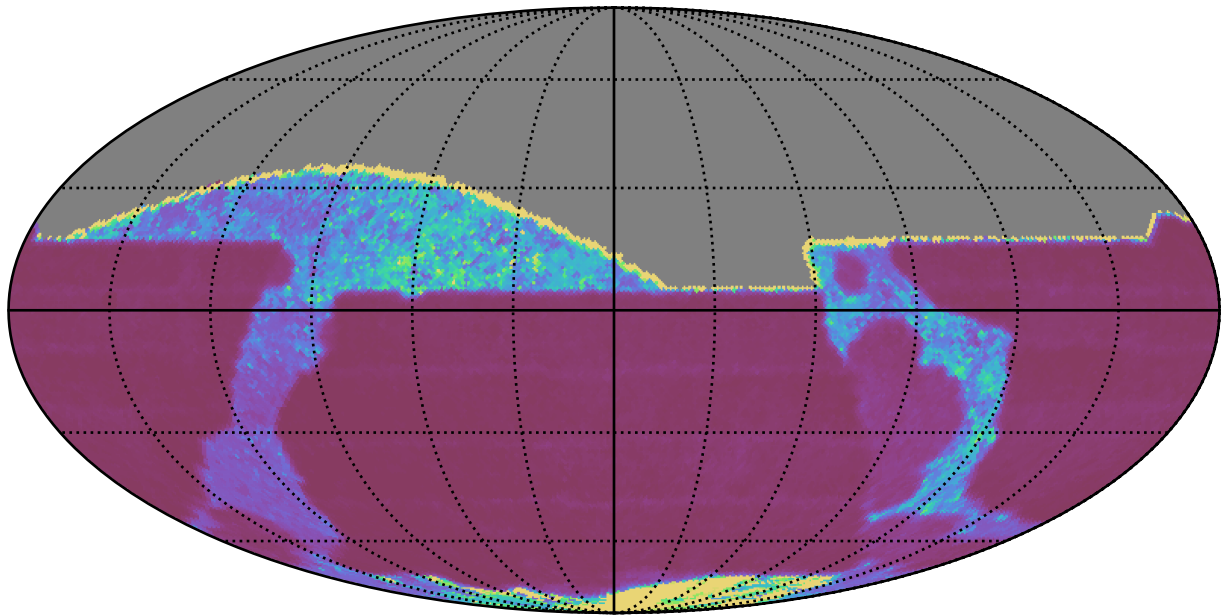

ddf_acor_sf15_lsf20_lsr50_v3.4_10yrs All sky z band: Median Inter-Night Gap

Median Inter-Night Gap (days)