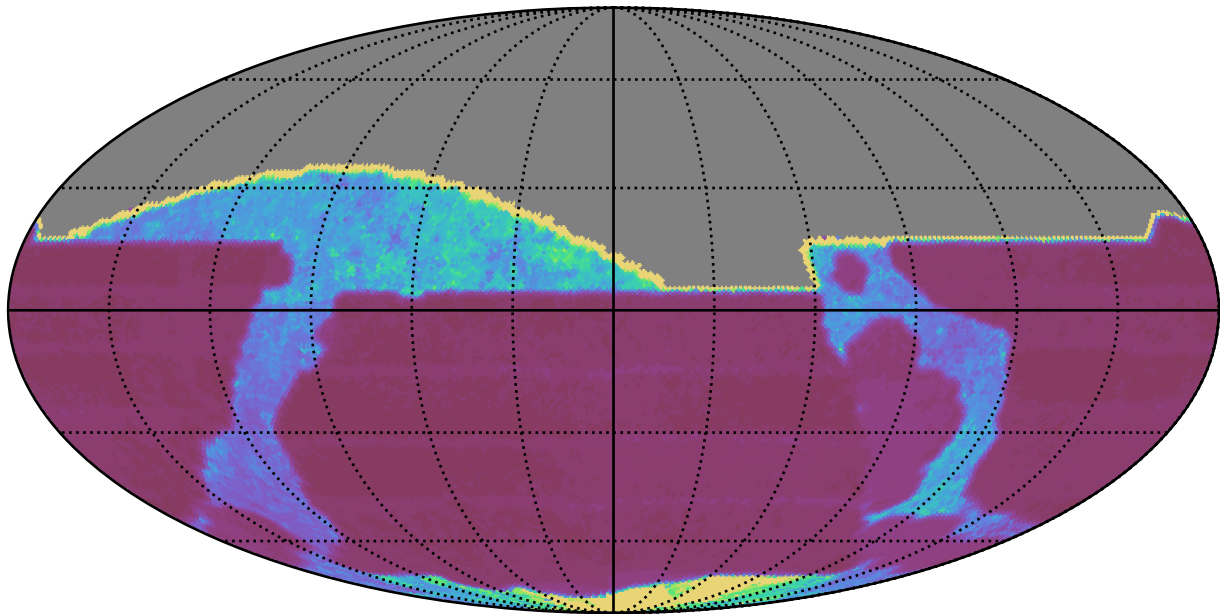

ddf_acor_sf15_lsf20_lsr50_v3.4_10yrs All sky all bands: Median Inter-Night Gap

Median Inter-Night Gap (days)