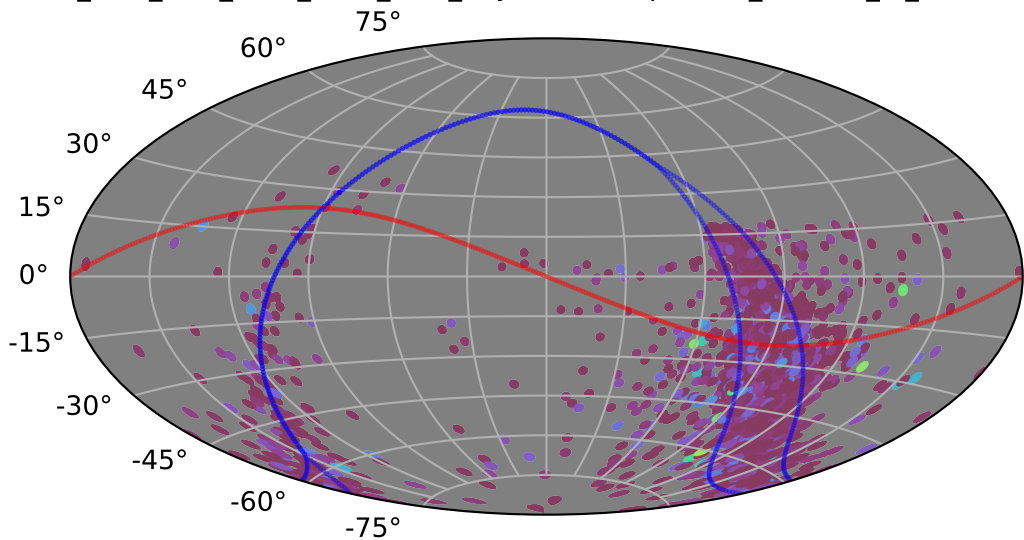

ddf_acor_sf15_lsf20_lsr20_v3.4_10yrs : XRBPopMetric_number_of_detections

XRBPopMetric_number_of_detections
(Detected, 0 or $\bar{1}$)