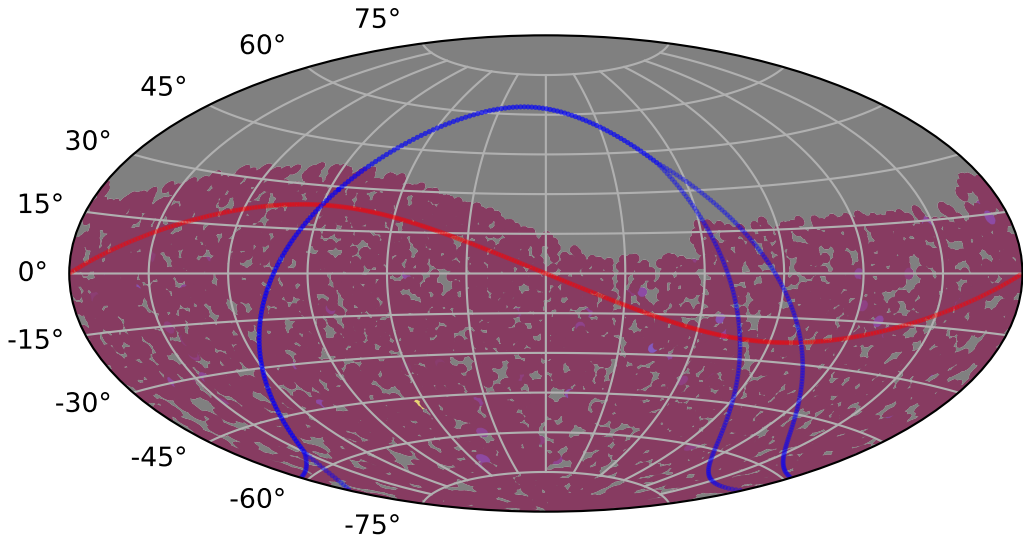

ddf\_acor\_sf15\_lsf20\_lsr20\_v3.4\_10yrs : TDE\_Quality\_some\_color\_pu\_pnum

TDE\_Quality\_some\_color\_pu\_pnum  
(Bad: 0, Good (obs every 2 night): 1)