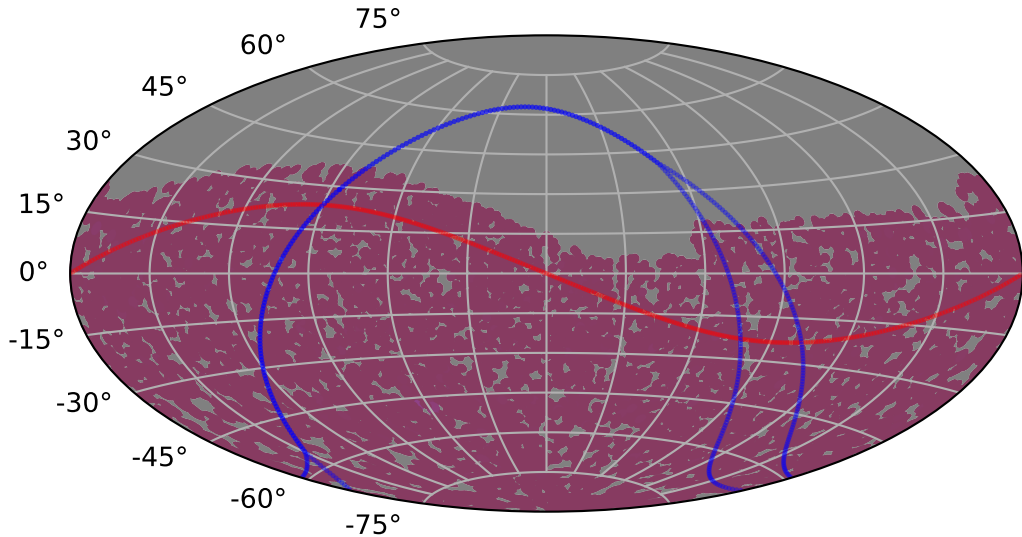

ddf\_acor\_sf15\_lsf20\_lsr20\_v3.4\_10yrs : TDE\_Quality\_some\_color\_pnum

TDE\_Quality\_some\_color\_pnum  
(Bad: 0, Good (obs every 2 night): 1)