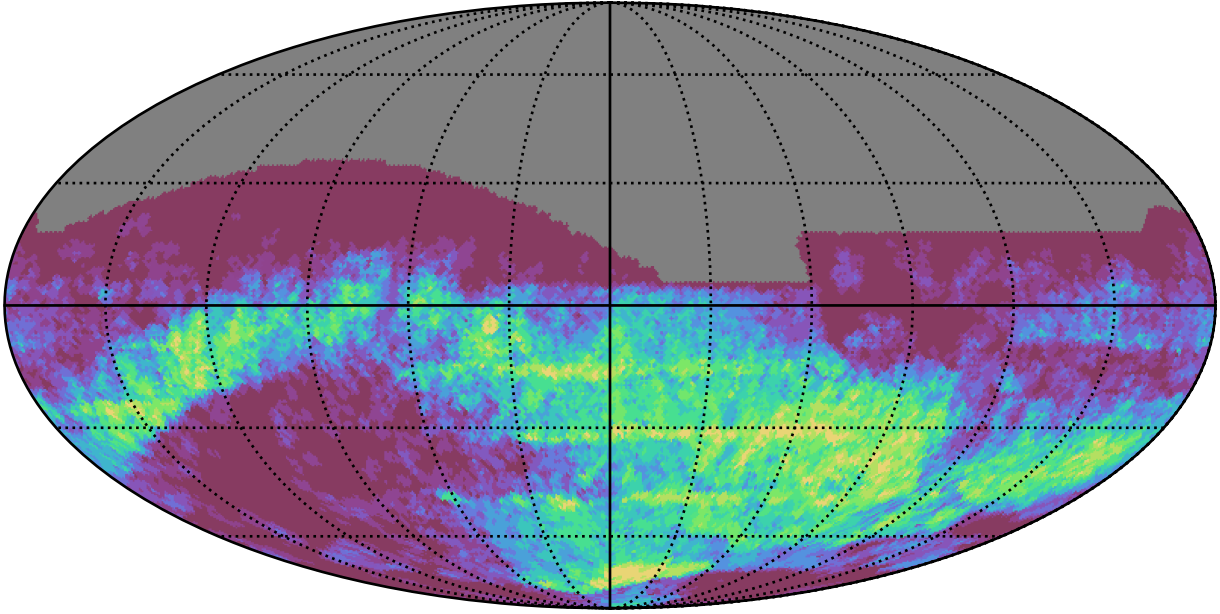

ddf_acor_sf15_lsf20_lsr20_v3.4_10yrs : GalPlaneSeasonGapsTimescales_xray_binaries_map_Tau_10_0

0.0 0.1 0.2 0.3 0.4 0.5 0.6 0.7 0.8 0.9 1.0
GalPlaneSeasonGapsTimescales_xray_binaries_map_Tau_10_0
(MJD mag)