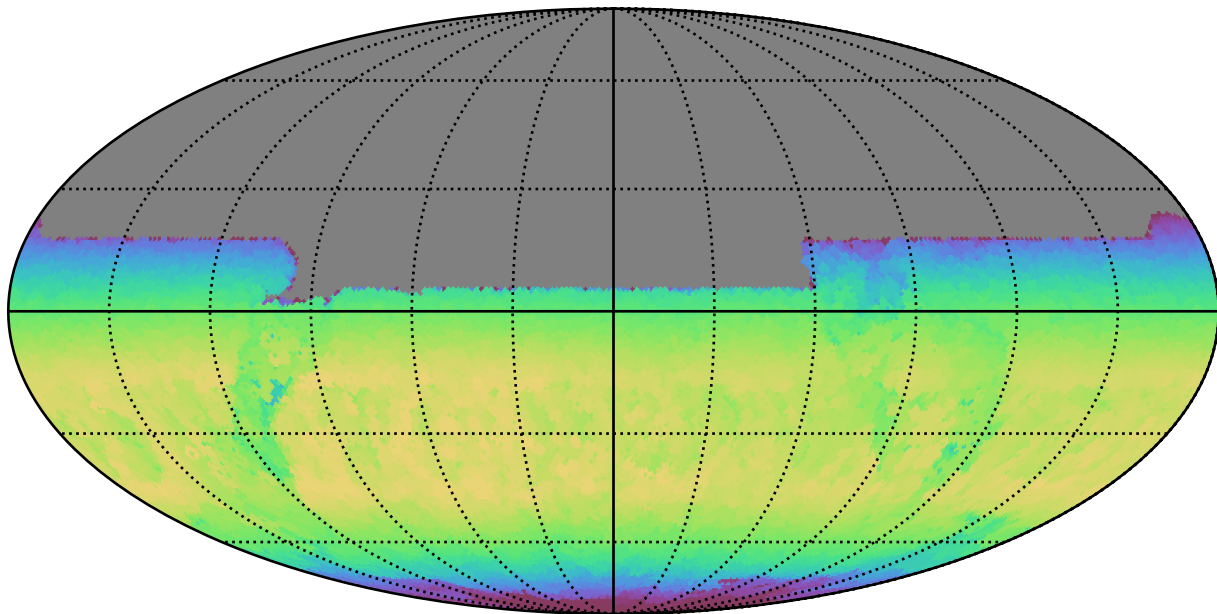

ddf\_acor\_sf15\_lsf20\_lsr20\_v3.4\_10yrs All sky y band: Max skyBrightness

18.10 18.15 18.20 18.25 18.30 18.35 18.40 18.45 18.50 18.55 18.60

Max skyBrightness (mag/sq arcsec)