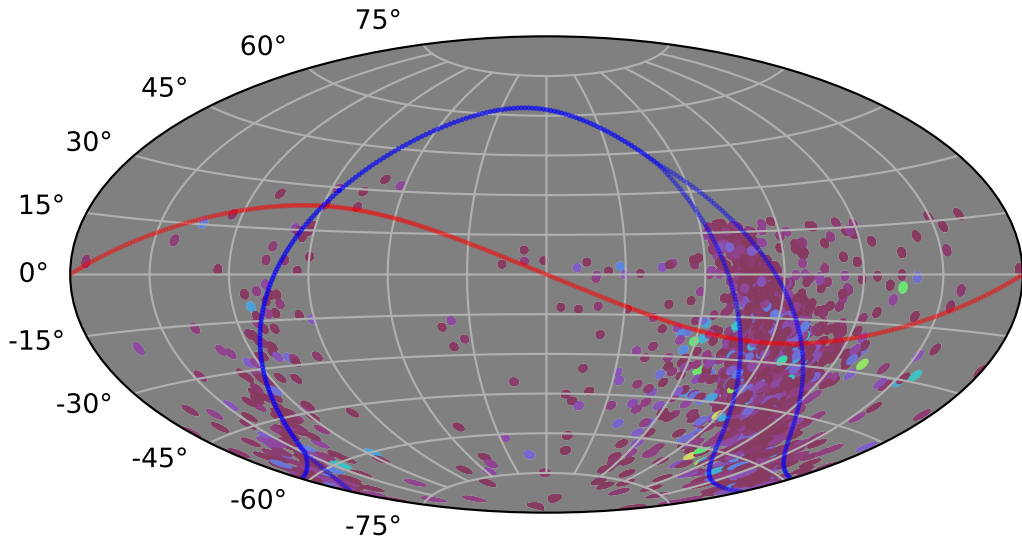

ddf_acor_sf15_lsf20_lsr10_v3.4_10yrs : XRBPopMetric_number_of_detections

XRBPopMetric_number_of_detections
(Detected, 0 or $\bar{1}$)