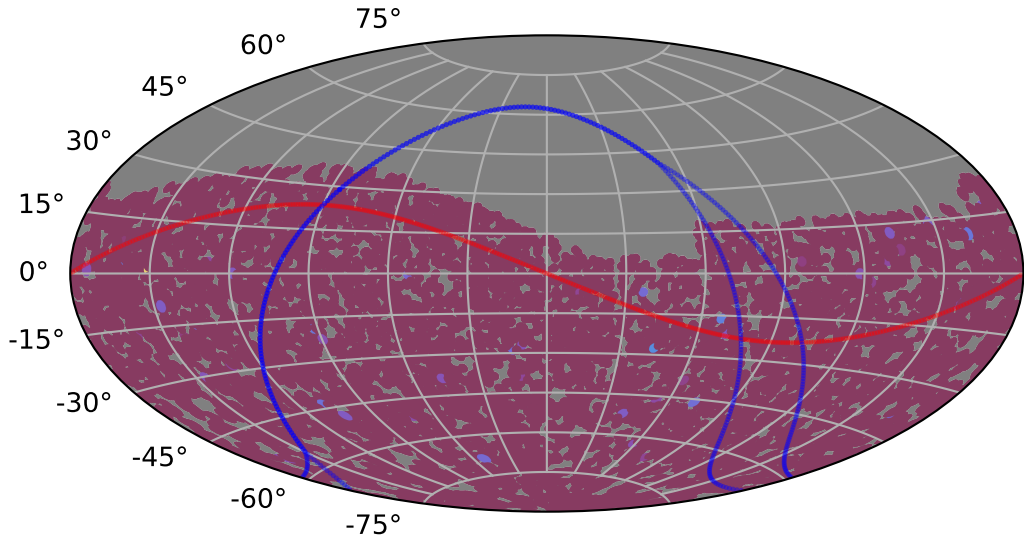

ddf_acor_sf15_lsf20_lsr10_v3.4_10yrs : TDE_Quality_some_color_pu_pnum

TDE_Quality_some_color_pu_pnum
(Bad: 0, Good (obs every 2 night): 1)