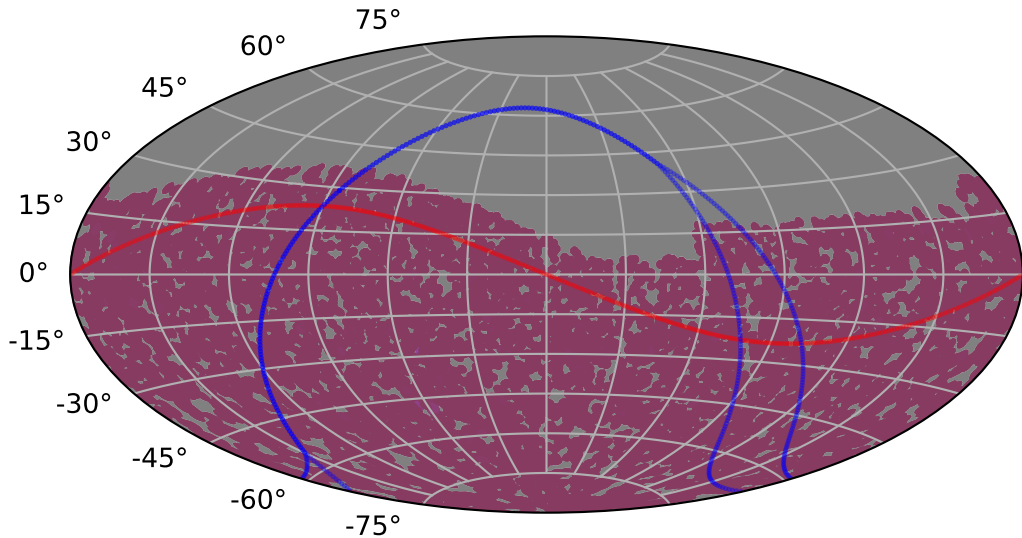

ddf_acor_sf15_lsf20_lsr10_v3.4_10yrs : TDE_Quality_some_color_pnum

TDE_Quality_some_color_pnum
(Bad: 0, Good (obs every 2 night): 1)