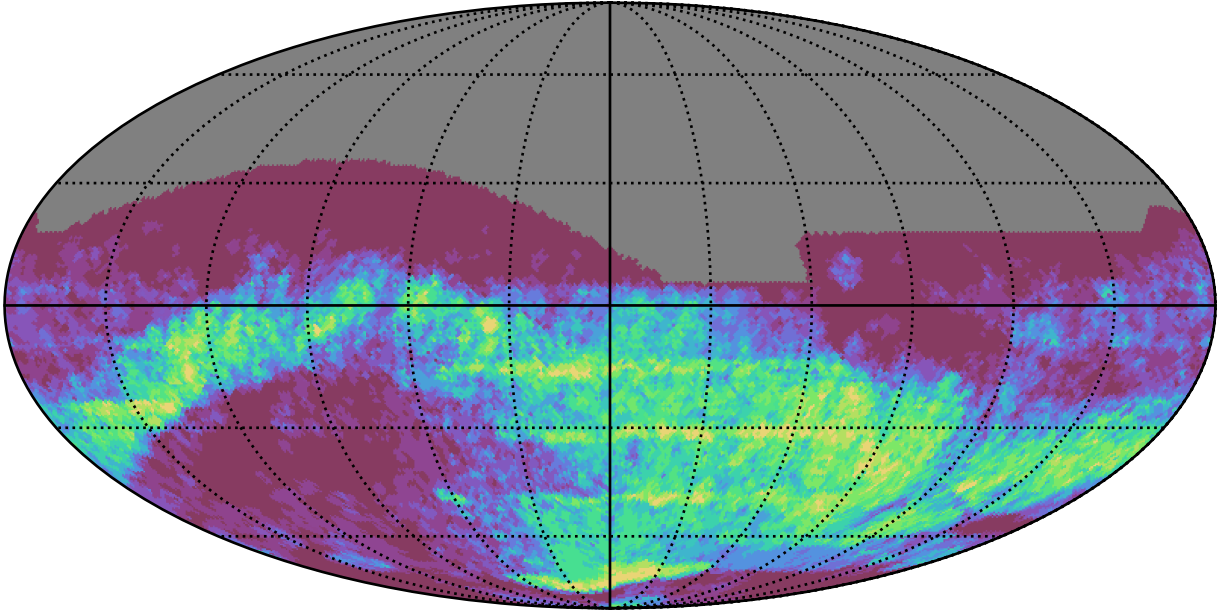

ddf_acor_sf15_lsf20_lsr10_v3.4_10yrs : GalPlaneSeasonGapsTimescales_xray_binaries_map_Tau_10_0

0.0 0.1 0.2 0.3 0.4 0.5 0.6 0.7 0.8 0.9 1.0
GalPlaneSeasonGapsTimescales_xray_binaries_map_Tau_10_0
(MJD mag)