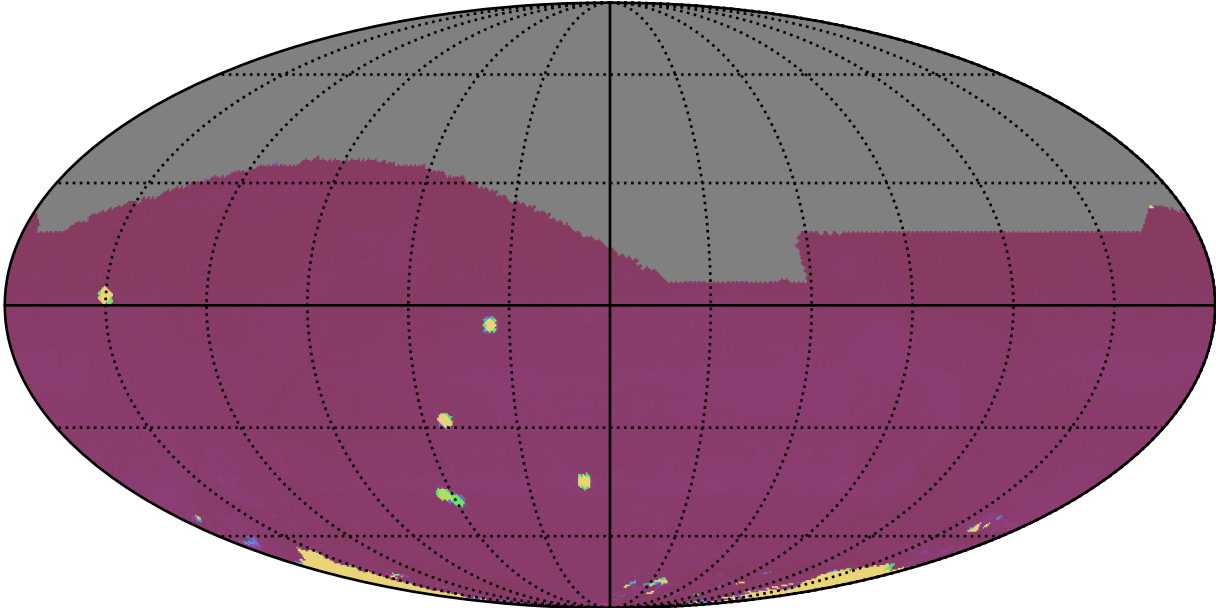

ddf_acor_sf15_lsf20_lsr10_v3.4_10yrs All sky: 75th Percentile Intranight Timespan

75th Percentile Intranight Timespan (minutes)