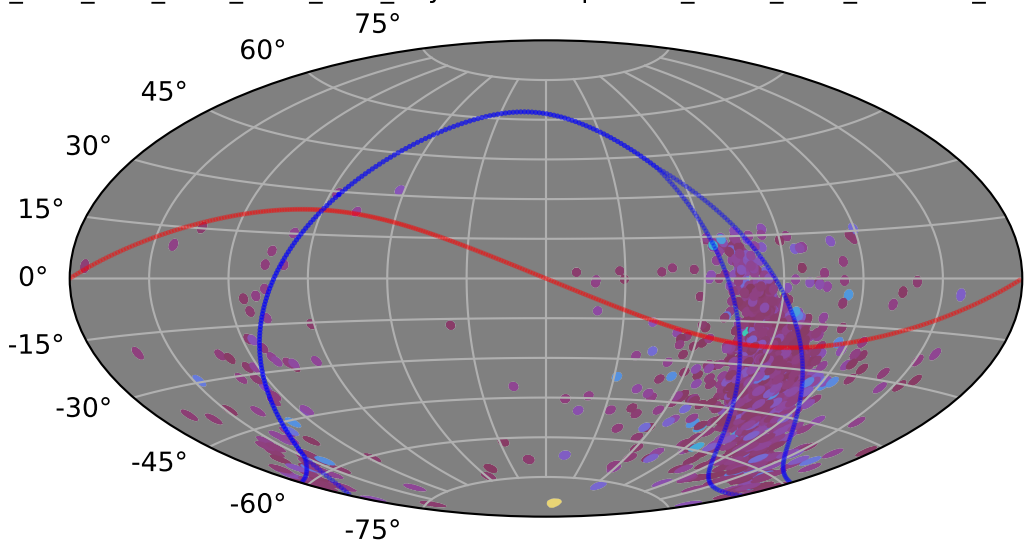

ddf\_acor\_sf10\_lsf40\_lsr50\_v3.4\_10yrs : XRBPopMetric\_mean\_time\_between\_detections

6 12 18 24 30 36 42 48  
XRBPopMetric\_mean\_time\_between\_detections  
(Detected, 0 or 1)