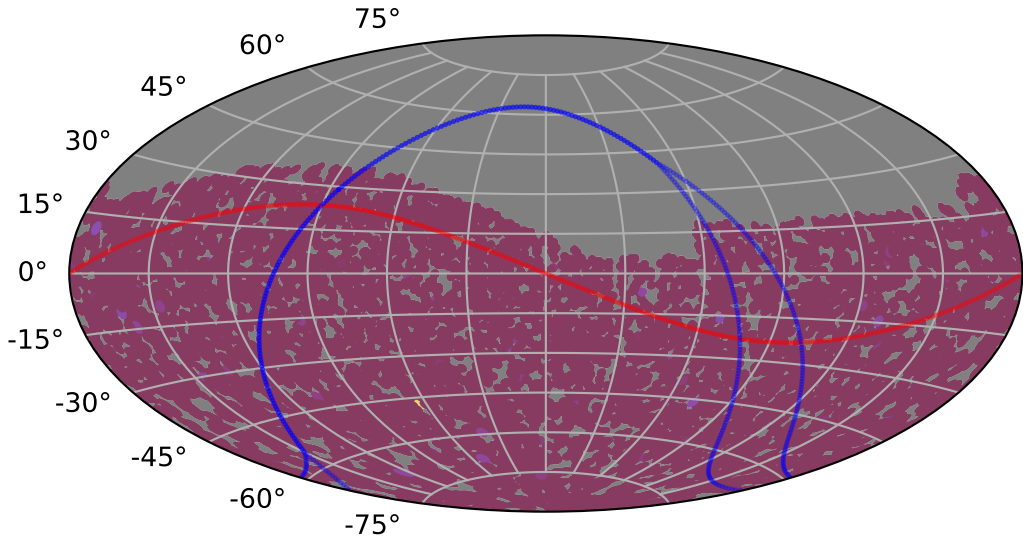

ddf_acor_sf10_lsf40_lsr50_v3.4_10yrs : TDE_Quality_some_color_pu_pnum

TDE_Quality_some_color_pu_pnum
(Bad: 0, Good (obs every 2 night): 1)