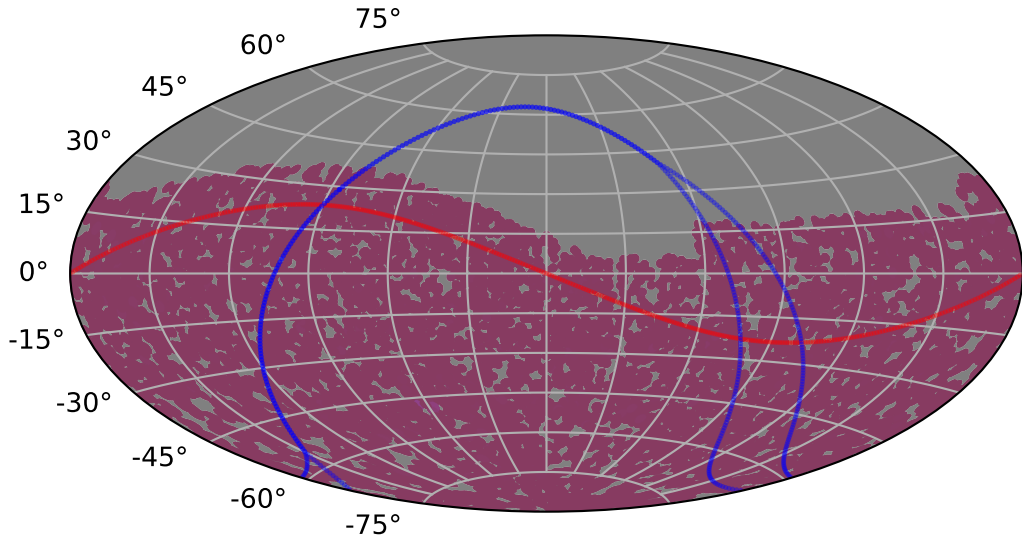

ddf\_acor\_sf10\_lsf40\_lsr50\_v3.4\_10yrs : TDE\_Quality\_some\_color\_pnum

TDE\_Quality\_some\_color\_pnum  
(Bad: 0, Good (obs every 2 night): 1)