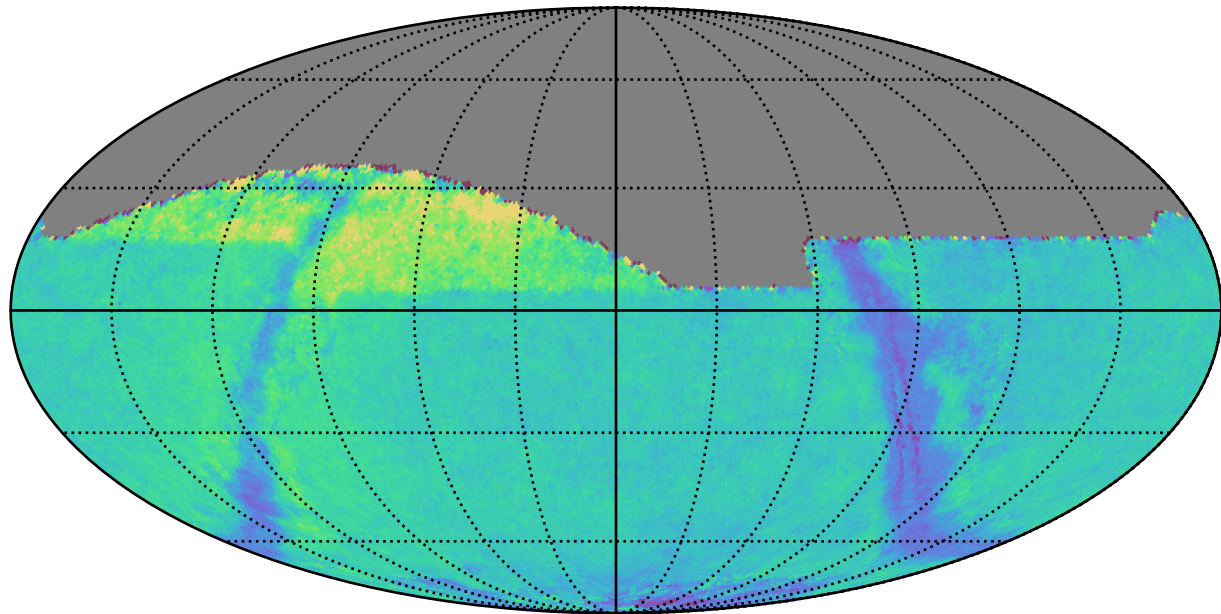

ddf_acor_sf10_lsf40_lsr50_v3.4_10yrs : GalplaneTimePerFilter_xray_binaries_map_i

GalplaneTimePerFilter_xray_binaries_map_i
(filter mag MJD s)