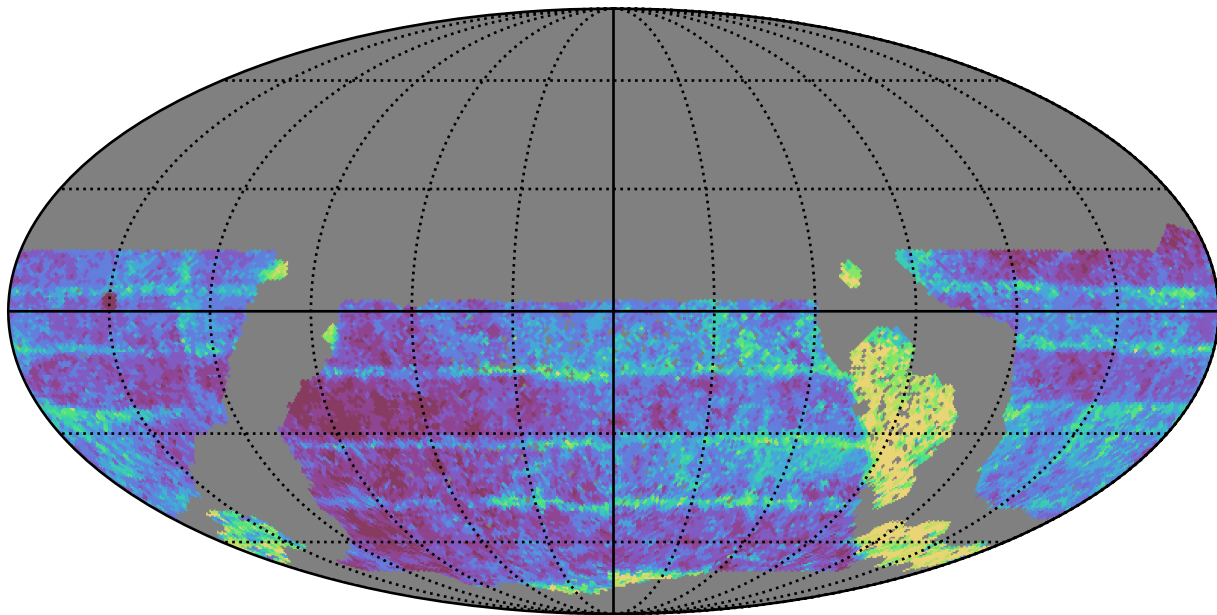

ddf_acor_sf10_lsf40_lsr50_v3.4_10yrs WFD z band: Median Inter-Night Gap

Median Inter-Night Gap (days)