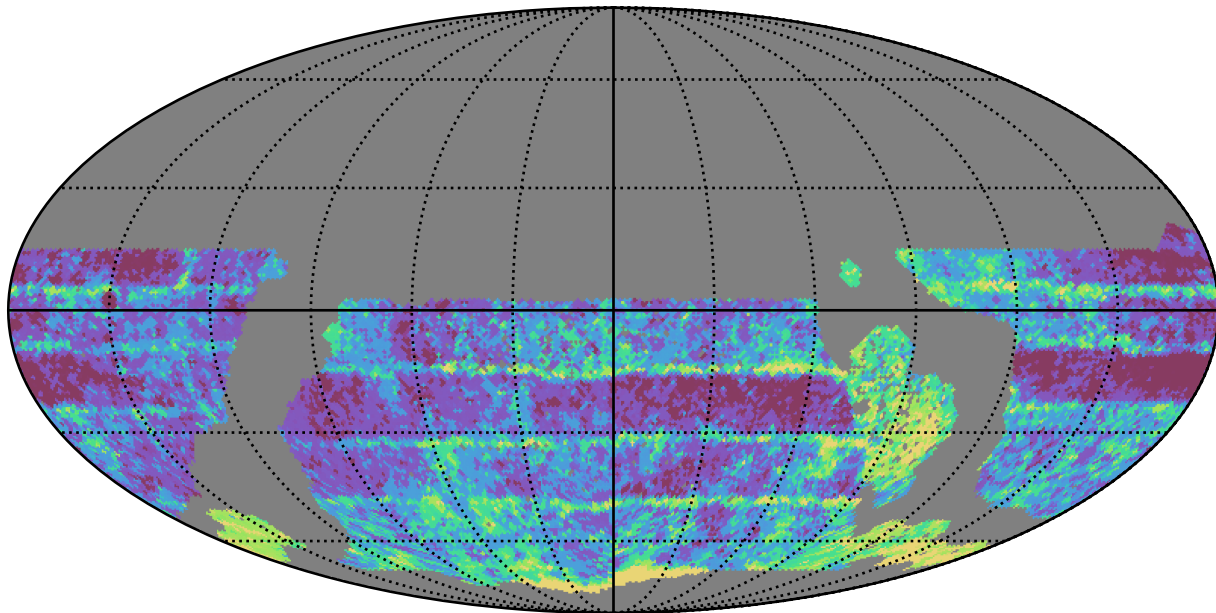

ddf\_acor\_sf10\_lsf40\_lsr50\_v3.4\_10yrs WFD r band: Median Inter-Night Gap

Median Inter-Night Gap (days)