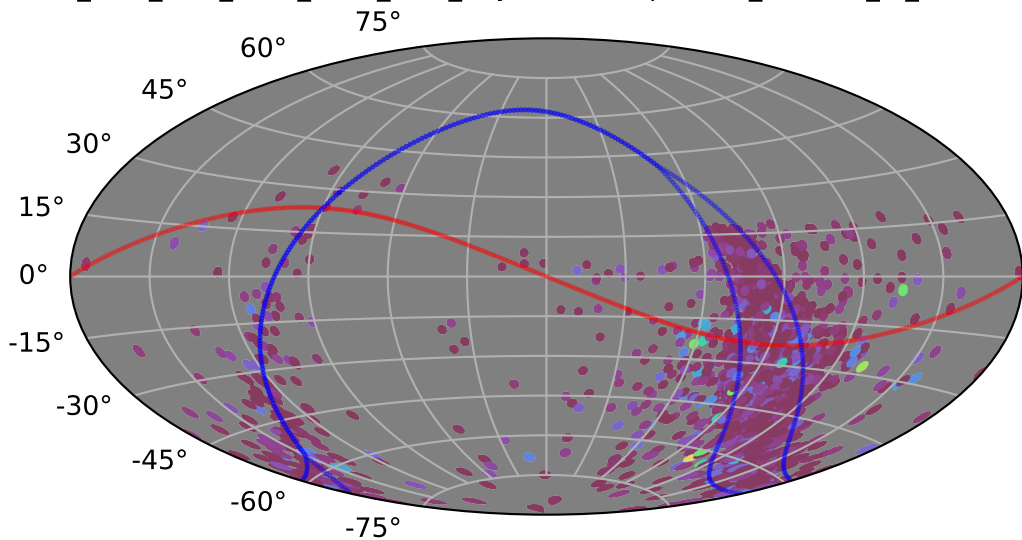

ddf_acor_sf10_lsf40_lsr20_v3.4_10yrs : XRBPopMetric_number_of_detections

XRBPopMetric_number_of_detections
(Detected, 0 or $\bar{1}$)