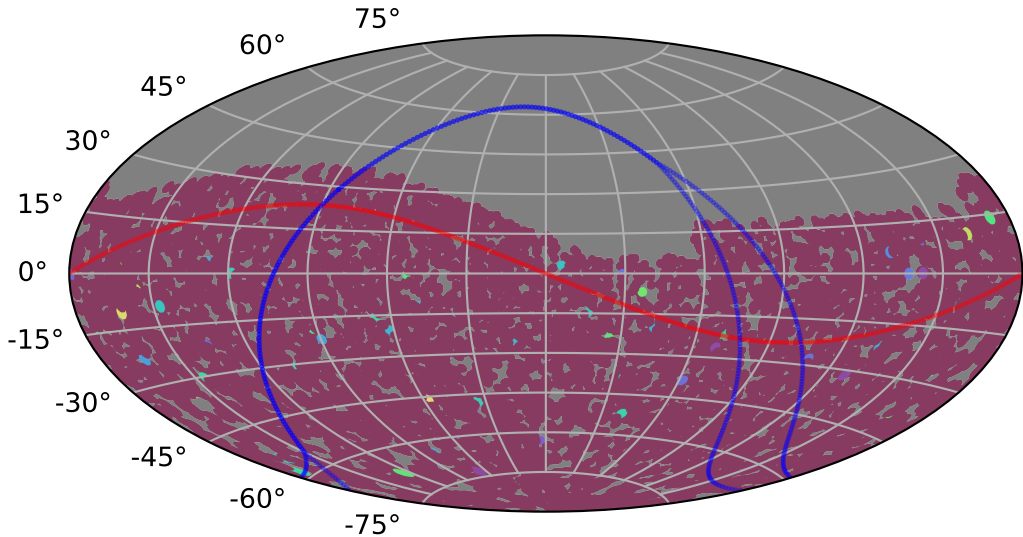

ddf_acor_sf10_lsf40_lsr20_v3.4_10yrs : TDE_Quality_some_color_pu_pnum

TDE_Quality_some_color_pu_pnum
(Bad: 0, Good (obs every 2 night): 1)