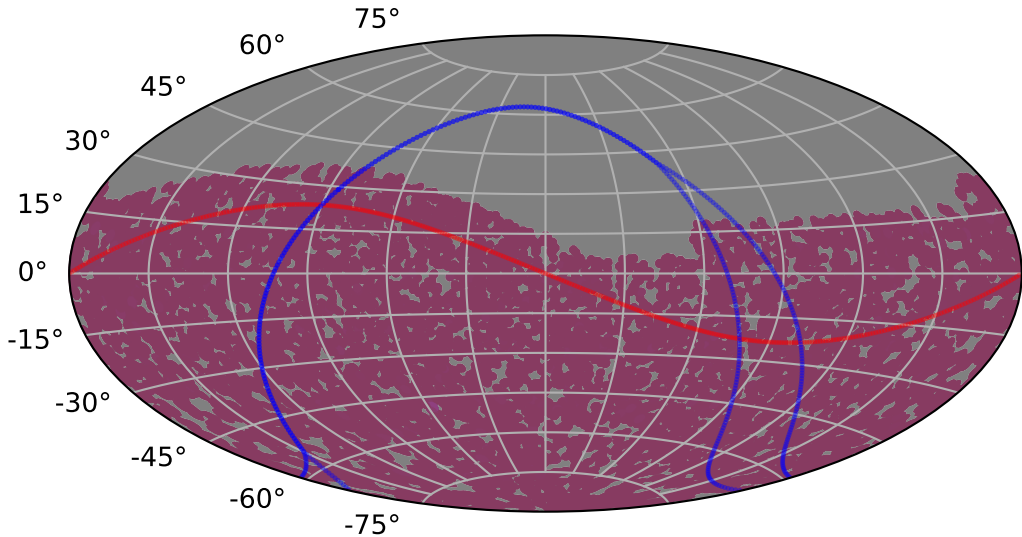

ddf_acor_sf10_lsf40_lsr20_v3.4_10yrs : TDE_Quality_some_color_pnum

TDE_Quality_some_color_pnum
(Bad: 0, Good (obs every 2 night): 1)