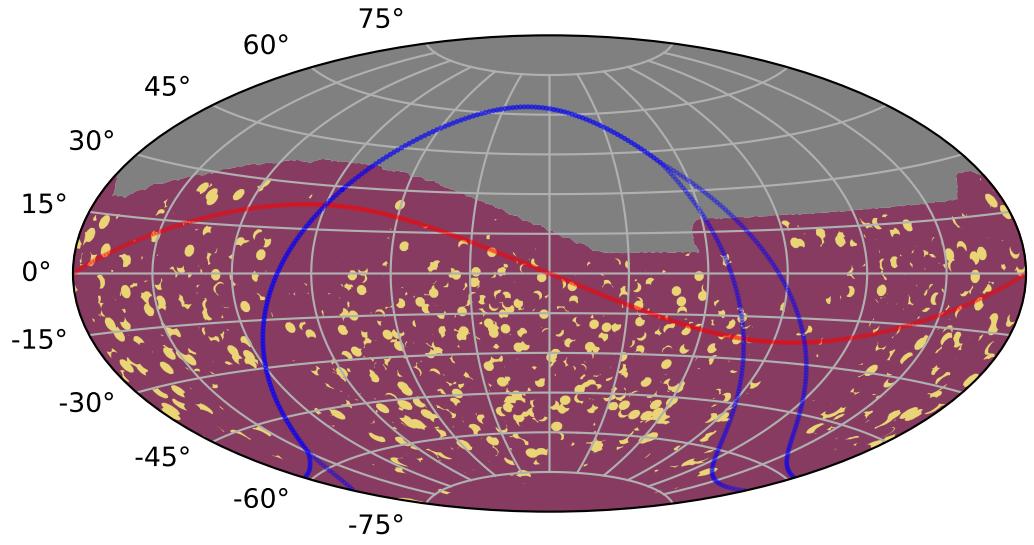

ddf\_acor\_sf10\_lsf40\_lsr20\_v3.4\_10yrs single model: KNePopMetric\_single\_multi\_color\_detect

0.0 0.1 0.2 0.3 0.4 0.5 0.6 0.7 0.8 0.9 1.0  
KNePopMetric\_single\_multi\_color\_detect  
(Detected, 0 or 1)