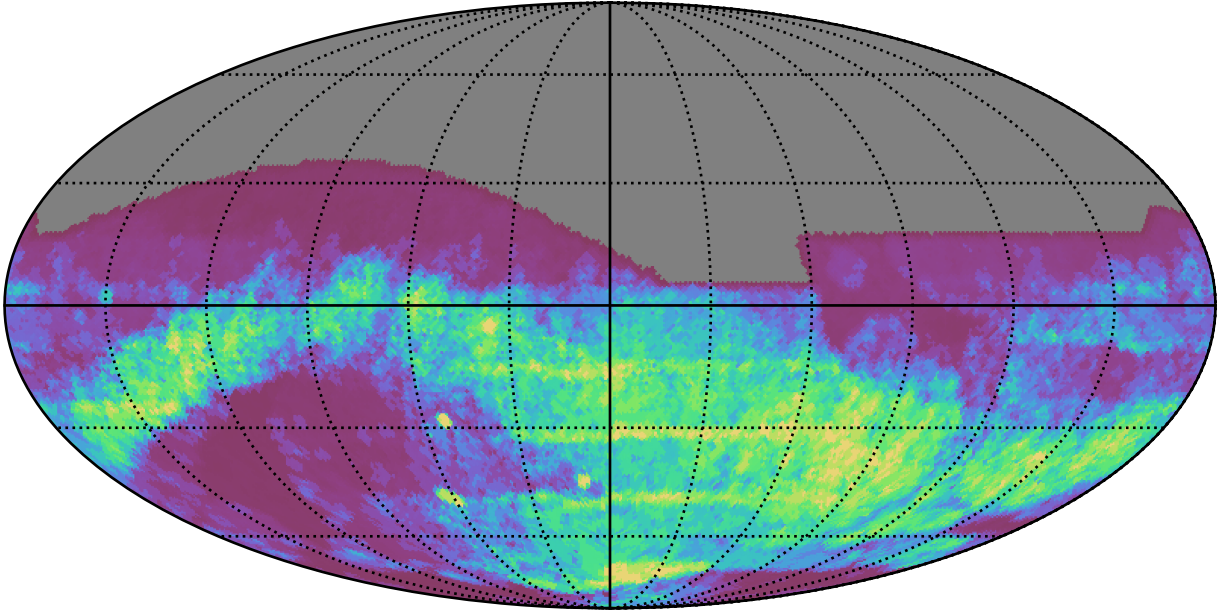

ddf_acor_sf10_lsf40_lsr20_v3.4_10yrs : GalPlaneSeasonGapsTimescales_xray_binaries_map_Tau_55_0

0.0 0.1 0.2 0.3 0.4 0.5 0.6 0.7 0.8 0.9 1.0
GalPlaneSeasonGapsTimescales_xray_binaries_map_Tau_55_0
(MJD mag)