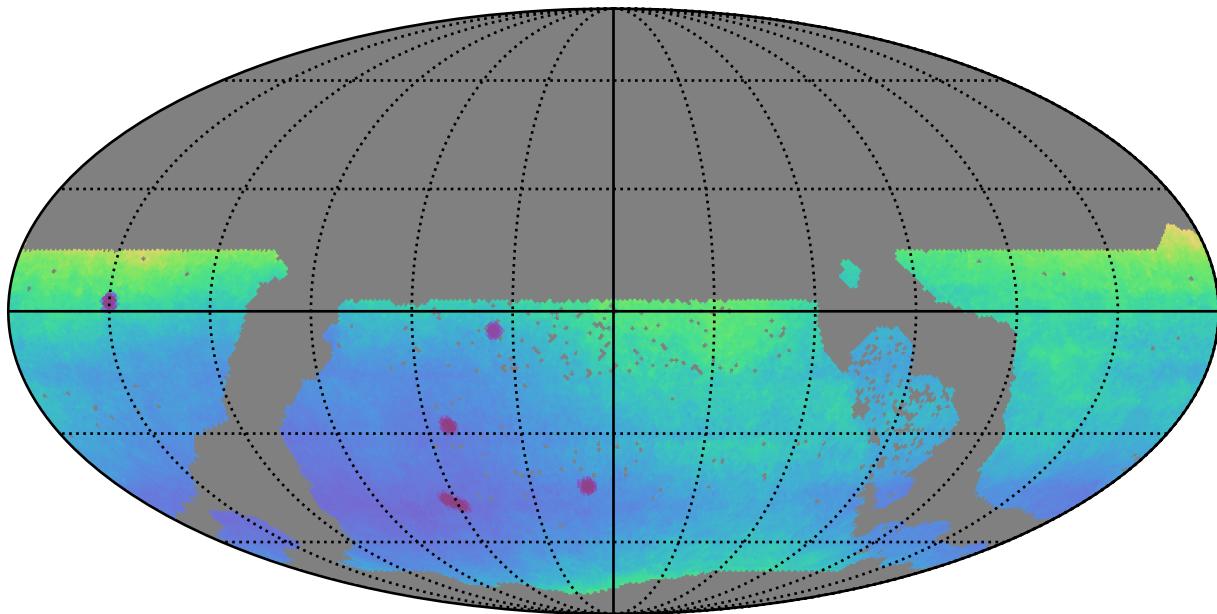

ddf_acor_sf10_lsf40_lsr20_v3.4_10yrs WFD: Parallax Uncert @ 24.0

Parallax Uncert @ 24.0 (mas)