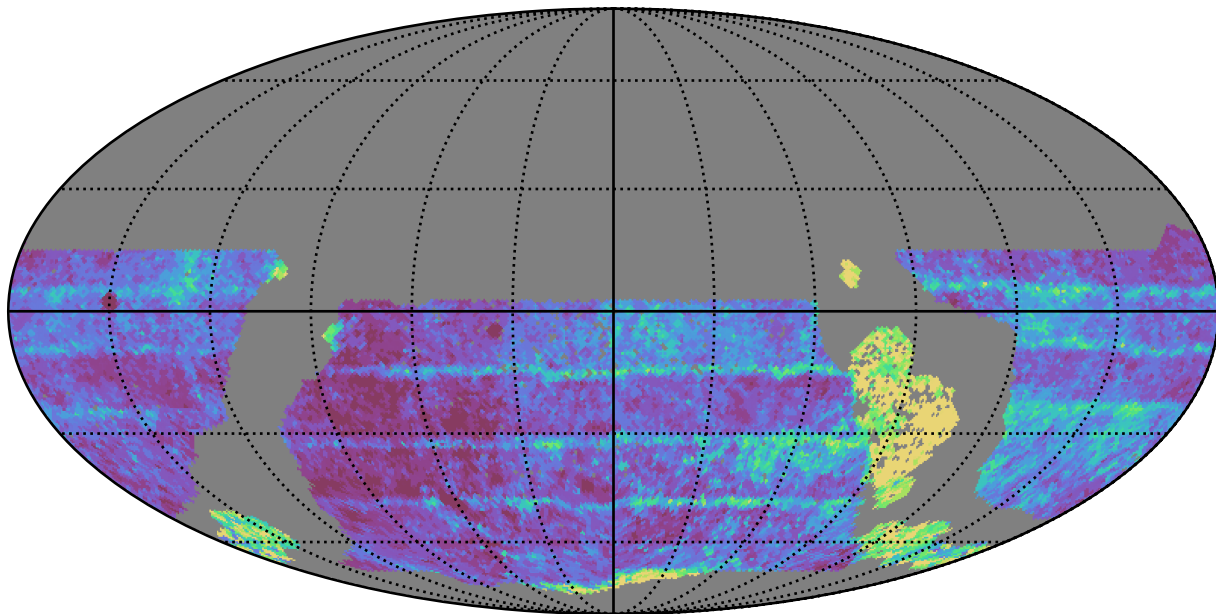

ddf_acor_sf10_lsf40_lsr20_v3.4_10yrs WFD z band: Median Inter-Night Gap

Median Inter-Night Gap (days)