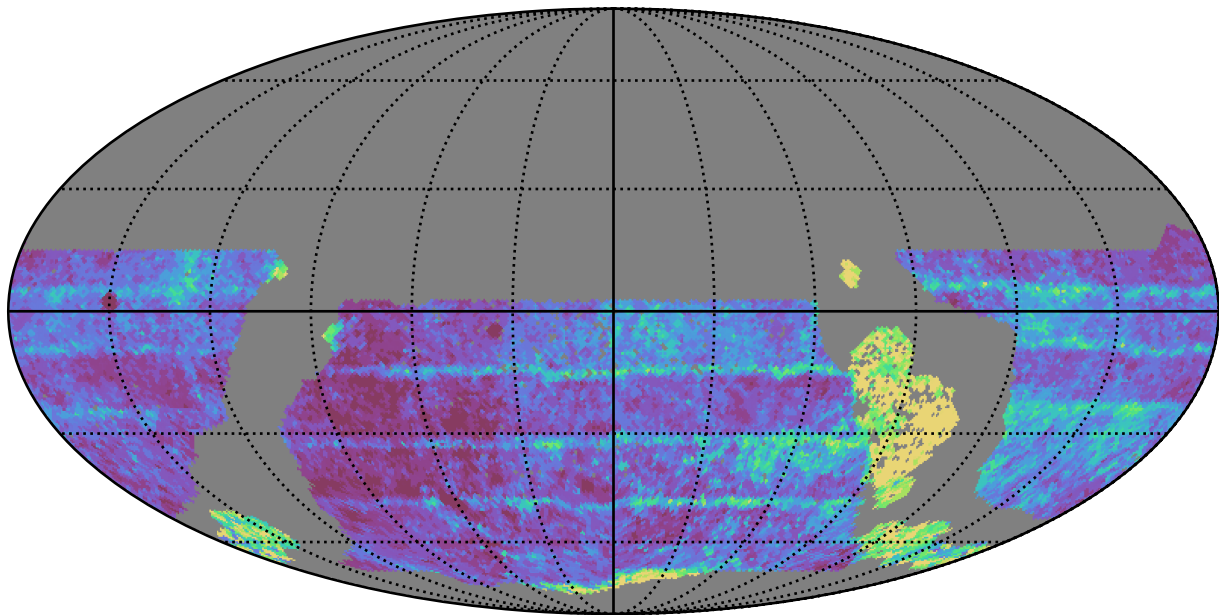

ddf\_acor\_sf10\_lsf40\_lsr20\_v3.4\_10yrs WFD z band: Median Inter-Night Gap

Median Inter-Night Gap (days)