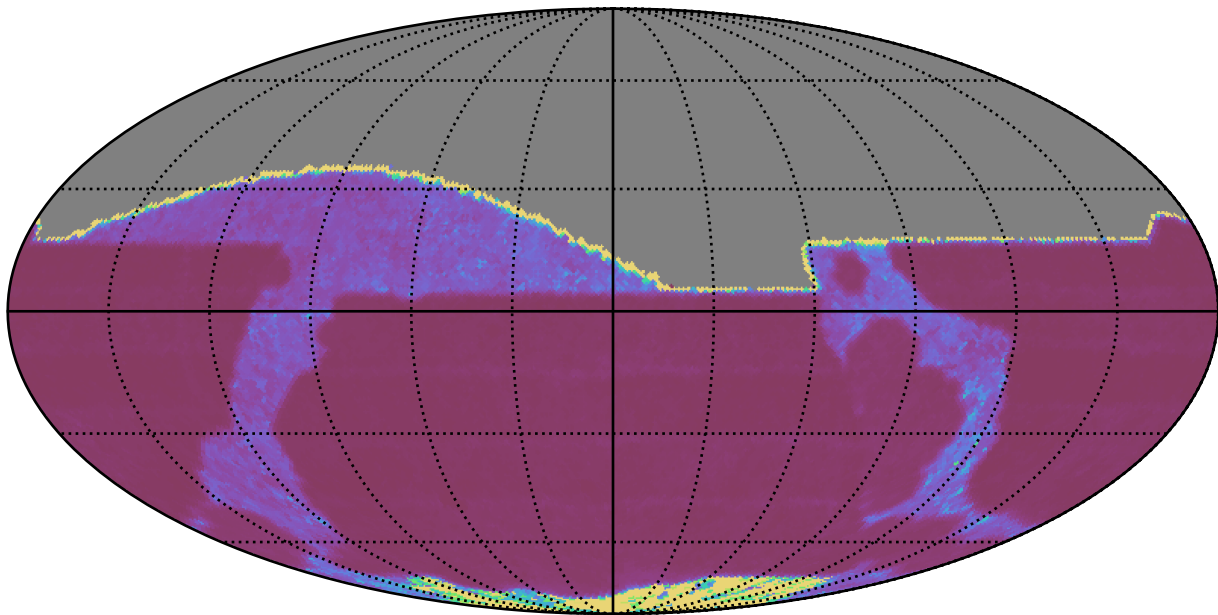

ddf\_acor\_sf10\_lsf40\_lsr20\_v3.4\_10yrs All sky r band: Median Inter-Night Gap

Median Inter-Night Gap (days)