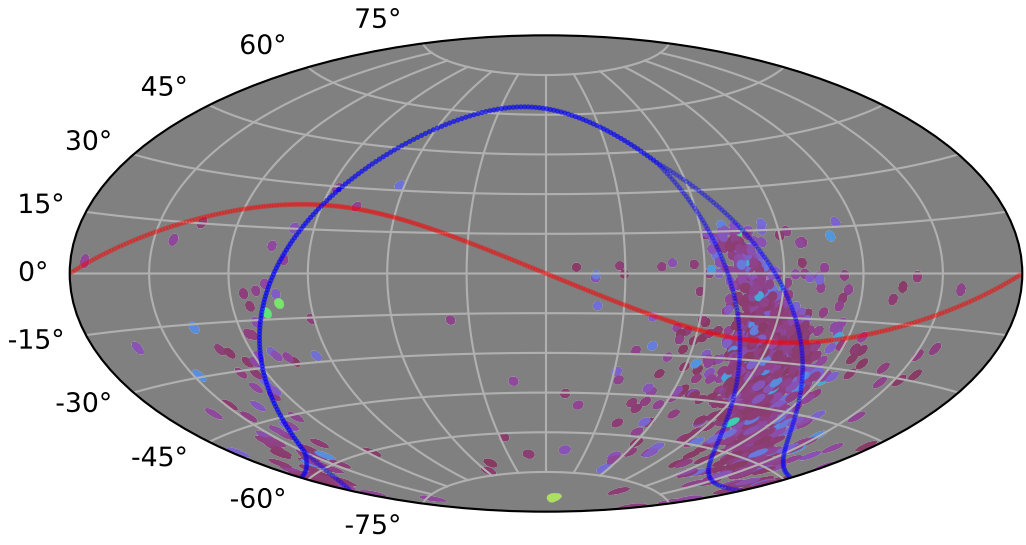

ddf_acor_sf10_lsf40_lsr10_v3.4_10yrs : XRBPopMetric_mean_time_between_detections

5 10 15 20 25 30 35 40
XRBPopMetric_mean_time_between_detections
(Detected, 0 or 1)