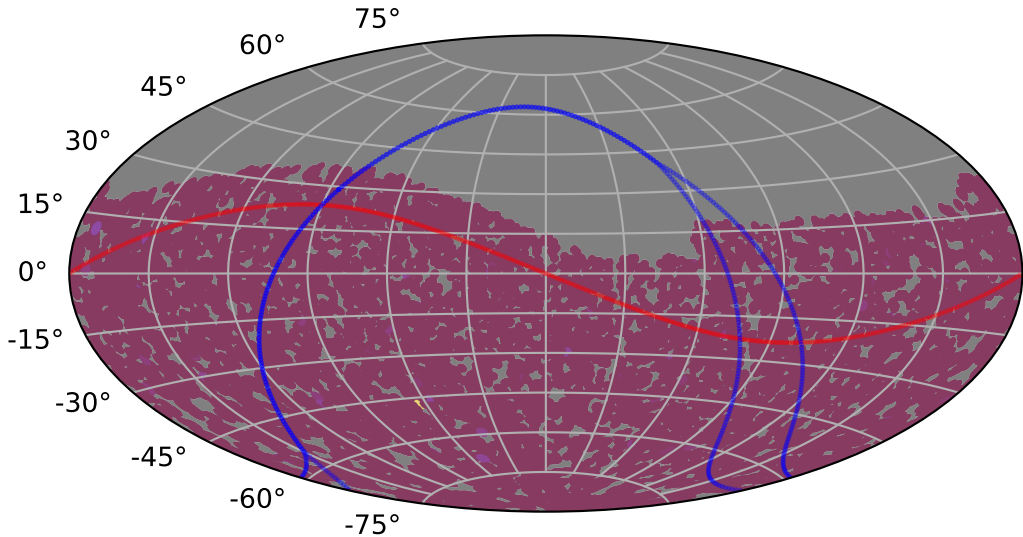

ddf_acor_sf10_lsf40_lsr10_v3.4_10yrs : TDE_Quality_some_color_pu_pnum

TDE_Quality_some_color_pu_pnum
(Bad: 0, Good (obs every 2 night): 1)