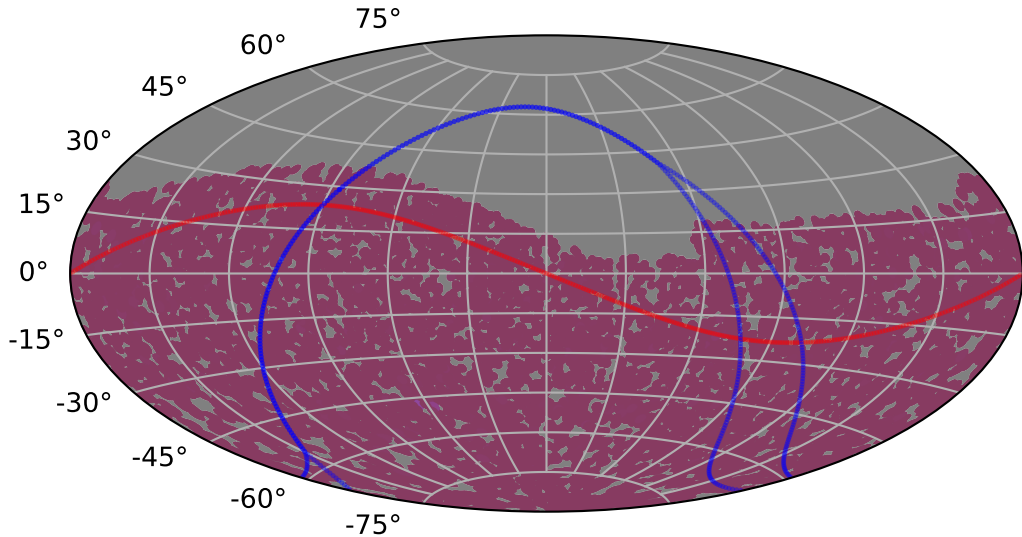

ddf_acor_sf10_lsf40_lsr10_v3.4_10yrs : TDE_Quality_some_color_pnum

TDE_Quality_some_color_pnum
(Bad: 0, Good (obs every 2 night): 1)