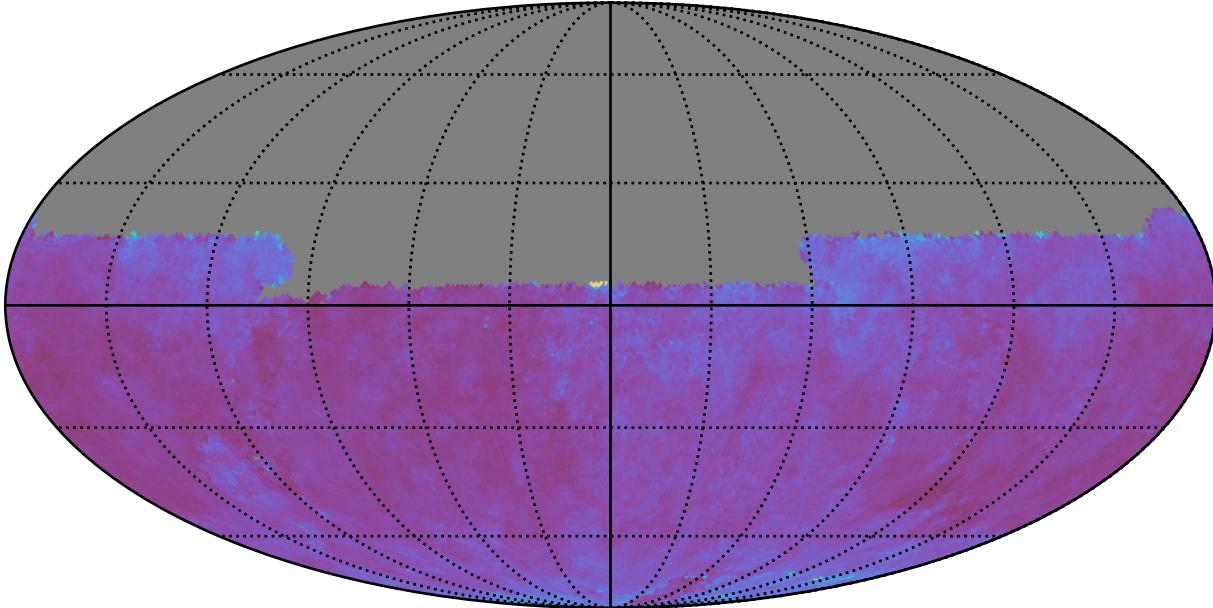

ddf\_acor\_sf10\_lsf40\_lsr10\_v3.4\_10yrs night<365 and y: SNR-weighted FWHMeff y, year<1

SNR-weighted FWHMeff y, year<1  
(mag arcsec)