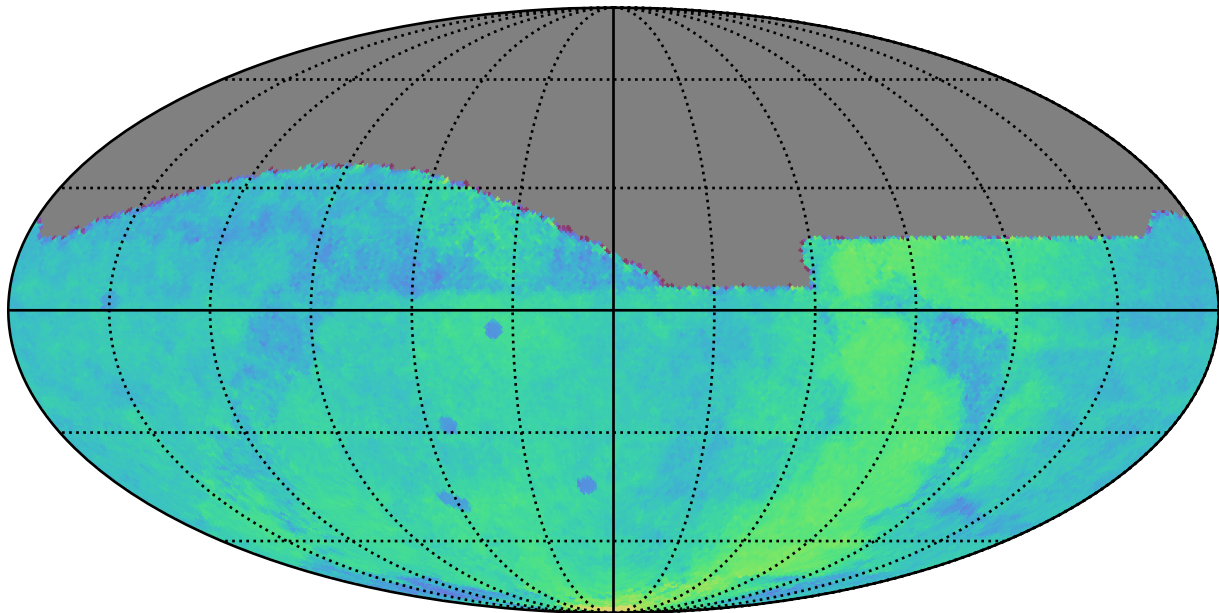

ddf\_acor\_sf10\_lsf40\_lsr10\_v3.4\_10yrs : Parallax Coverage @ 24.0

Parallax Coverage @ 24.0 (ratio)