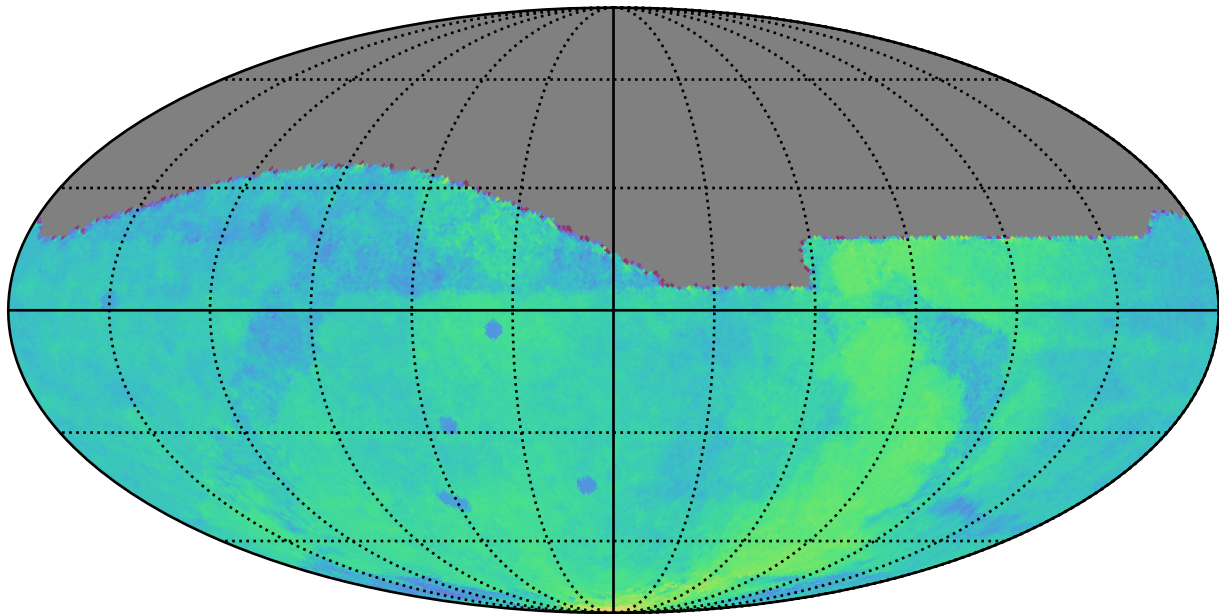

ddf_acor_sf10_lsf40_lsr10_v3.4_10yrs : Parallax Coverage @ 22.4

Parallax Coverage @ 22.4 (ratio)