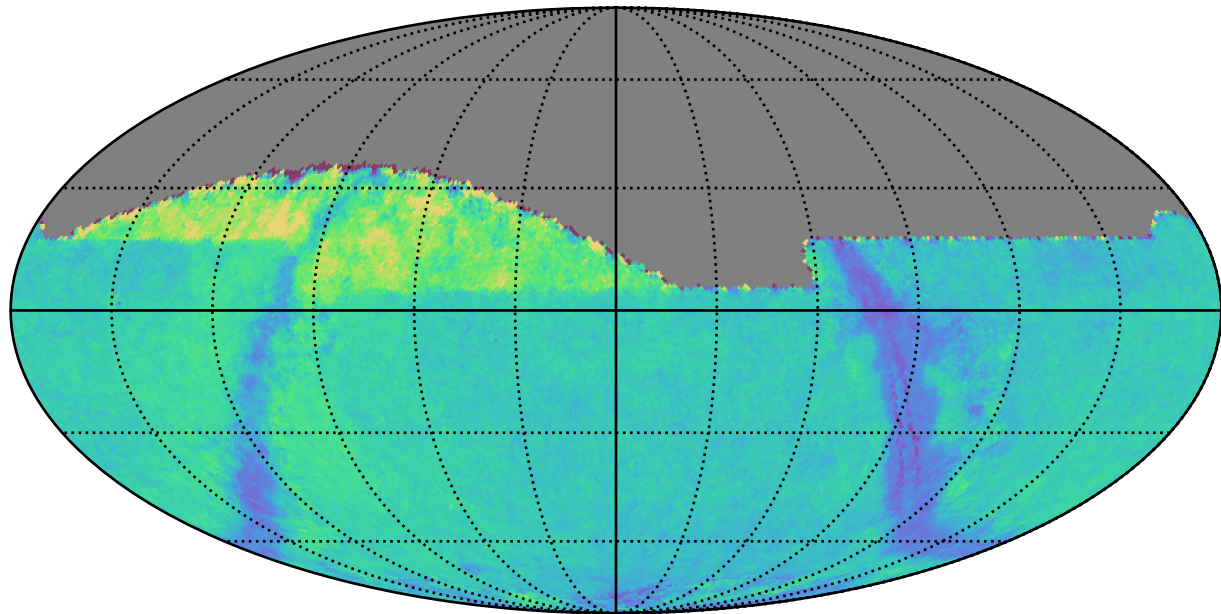

ddf_acor_sf10_lsf40_lsr10_v3.4_10yrs : GalplaneTimePerFilter_xray_binaries_map_i

GalplaneTimePerFilter_xray_binaries_map_i
(filter mag MJD s)