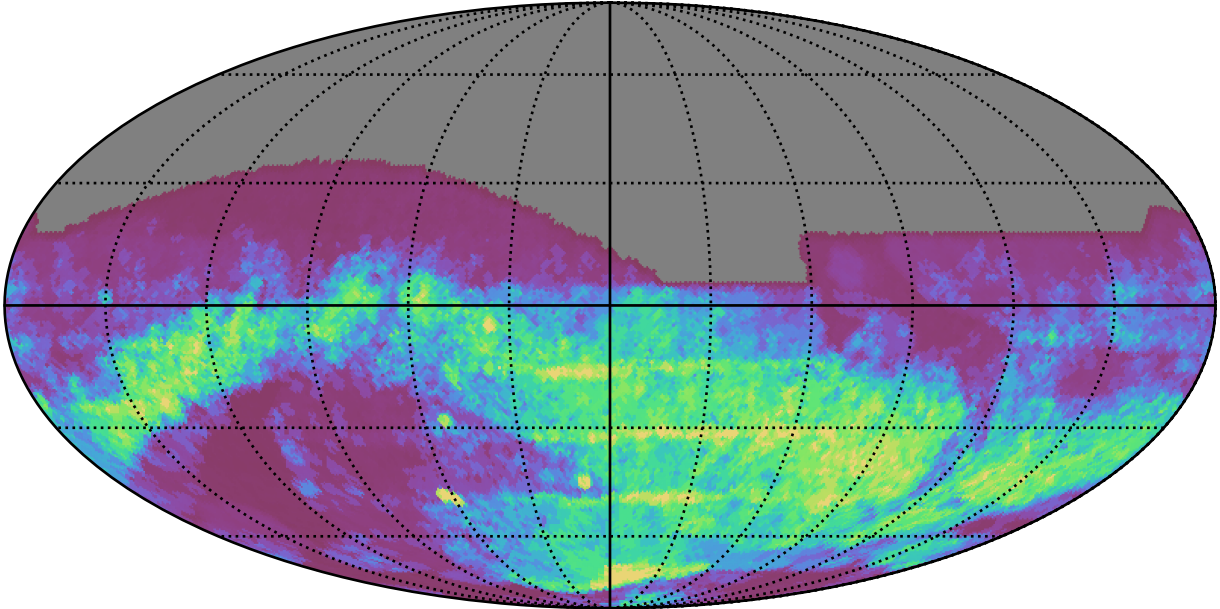

ddf_acor_sf10_lsf40_lsr10_v3.4_10yrs : GalPlaneSeasonGapsTimescales_xray_binaries_map_Tau_55_0

GalPlaneSeasonGapsTimescales_xray_binaries_map_Tau_55_0
(MJD mag)