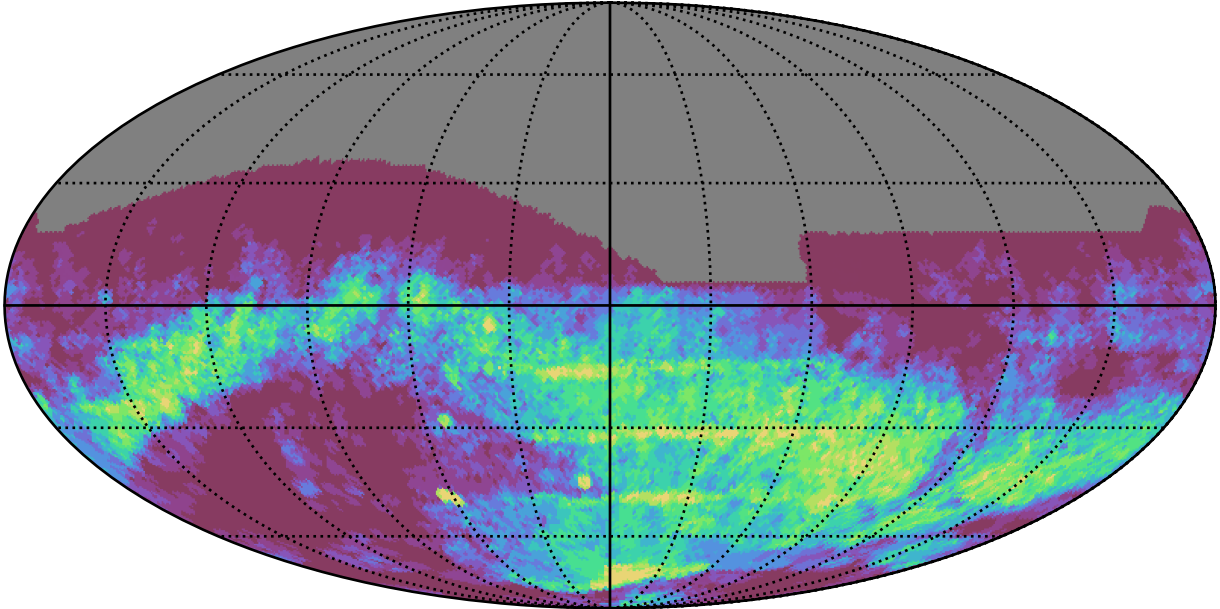

ddf_acor_sf10_lsf40_lsr10_v3.4_10yrs : GalPlaneSeasonGapsTimescales_xray_binaries_map_Tau_25_0

0.0 0.1 0.2 0.3 0.4 0.5 0.6 0.7 0.8 0.9 1.0
GalPlaneSeasonGapsTimescales_xray_binaries_map_Tau_25_0
(MJD mag)